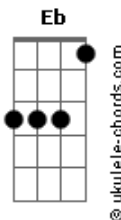

Sentenced - Despair-Ridden Hearts

tom:

Intro: Cm Bb F Eb
Cm Bb F Eb

[Primeira Parte]

Cm Bb
All bridges on fire!
F Eb Cm
As onward and onward we ride
Cm Bb
The smoke rises higher, higher
F Eb Cm
Up the ever-darkening sky
Cm Eb Bb F Cm
So quickly everything swirled; descent of the world
Eb Bb F
Now it's all a chaotic ruin

[Segunda Parte]

Cm Bb
Burning eerie, sapphire
F Eb Cm
The foretold of closing doom
Cm Bb
Glowing dreadful and dire, dire
F Eb Cm
Is the ever-haunting moon
Cm Eb Bb F Cm
So sickly everything twirled; the end of the world
Cm Eb Bb F
Now it's all a chaotic ruin

Acordes

[Refrão]

Cm Bb
We came so far, we came so far
Eb Bb F Cm
So deeply wounded and so scarred our despair-ridden hearts
Cm Eb F
Frail as we are, frail as we are
Eb Bb F Cm
Firmly united we will stand 'til the world falls apart