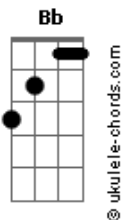

Sentenced - Despair-Ridden Hearts

tom:

Intro: Cm Bb F Eb
Cm Bb F Eb

[Primeira Parte]

Cm Bb
All bridges on fire!
F Eb Cm
As onward and onward we ride
Cm Bb
The smoke rises higher, higher
F Eb Cm
Up the ever-darkening sky
Cm Eb Bb F Cm
So quickly everything swirled; descent of the world
Eb Bb F
Now it's all a chaotic ruin

[Segunda Parte]

Cm Bb
Burning eerie, sapphire
F Eb Cm
The foretold of closing doom
Cm Bb
Glowing dreadful and dire, dire
F Eb Cm
Is the ever-haunting moon
Cm Eb Bb F Cm
So sickly everything twirled; the end of the world
Cm Eb Bb F
Now it's all a chaotic ruin

Acordes

[Refrão]

Cm Bb
We came so far, we came so far
Eb Bb F Cm
So deeply wounded and so scarred our despair-ridden hearts
Cm Eb F
Frail as we are, frail as we are
Eb Bb F Cm
Firmly united we will stand 'til the world falls apart