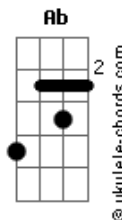

Sentenced - Despair-Ridden Hearts

tom:

Intro: Cm Bb F Eb
Cm Bb F Eb

[Primeira Parte]

Cm Bb
All bridges on fire!
F Eb Cm
As onward and onward we ride
Cm Bb
The smoke rises higher, higher
F Eb Cm
Up the ever-darkening sky
Cm Eb Bb F Cm
So quickly everything swirled; descent of the world
Eb Bb F
Now it's all a chaotic ruin

[Segunda Parte]

Cm Bb
Burning eerie, sapphire
F Eb Cm
The foretold of closing doom
Cm Bb
Glowing dreadful and dire, dire
F Eb Cm
Is the ever-haunting moon
Cm Eb Bb F Cm
So sickly everything twirled; the end of the world
Cm Eb Bb F
Now it's all a chaotic ruin

Acordes

[Refrão]

Cm Bb
We came so far, we came so far
Eb Bb F Cm
So deeply wounded and so scarred our despair-ridden hearts
Cm Eb F
Frail as we are, frail as we are
Eb Bb F Cm
Firmly united we will stand 'til the world falls apart

[Solo]

Cm Bb F Eb Cm
Cm Bb F Eb Cm
Eb Bb F Cm
Eb Bb F

[Refrão]

Cm Bb
We came so far, we came so far
Eb Bb F Cm
So deeply wounded and so scarred our despair-ridden hearts
Cm Eb F
Frail as we are, frail as we are
Ab Bb
Firmly united we will stand
Eb F
Firmly united we will stand
Ab Bb Cm
Firmly united we will stand 'til the world falls apart

[Final]

Cm Bb F Eb Cm
Cm Bb F Eb Cm