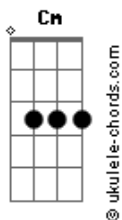

Sentenced - Despair-Ridden Hearts

tom:

Intro: Cm Bb F Eb
Cm Bb F Eb

[Primeira Parte]

Cm Bb
All bridges on fire!
F Eb Cm
As onward and onward we ride
Cm Bb
The smoke rises higher, higher
F Eb Cm
Up the ever-darkening sky
Cm Eb Bb F Cm
So quickly everything swirled; descent of the world
Eb Bb F
Now it's all a chaotic ruin

[Segunda Parte]

Cm Bb
Burning eerie, sapphire
F Eb Cm
The foretold of closing doom
Cm Bb
Glowing dreadful and dire, dire
F Eb Cm
Is the ever-haunting moon
Cm Eb Bb F Cm
So sickly everything twirled; the end of the world
Cm Eb Bb F
Now it's all a chaotic ruin

Acordes

[Refrão]

Cm Bb
We came so far, we came so far
Eb Bb F Cm
So deeply wounded and so scarred our despair-ridden hearts
Cm Eb F
Frail as we are, frail as we are
Eb Bb F Cm
Firmly united we will stand 'til the world falls apart