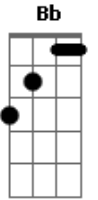

© ukulele-chords.com