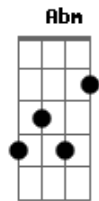

Selena - I Could Fall In Love

tom:

Intro: **E** **B** **Dbm** **A**
E **Ab** **E**

[Primeira Parte]

E **Dbm**
 I could lose my heart tonight
B **Gbm**
 If you don't turn and walk away
E **Dbm**
 'Cause the way I feel I might
B **Gbm**
 Lose control and let you stay
A
 'Cause I could take you in my arms
B
 And never let go

[Refrão]

E **Ab** **Dbm** **A**
 I could fall in love with you

E **Ab** **Dbm** **A**
 I could fall in love with you (baby)

[Segunda Parte]

E **Dbm**
 I can only wonder how
B **Gbm**
 Touching you would make me feel
E **Dbm**
 But if I take that chance right now
B **Gbm**
 Tomorrow will you want me still
A
 So why should I keep this to myself
B
 And never let you know?

© ukulele-chords.com

© ukulele-chords.com

I could fall in love with you

E **Ab** **Dbm** **A**
 I could fall in love with you (baby)

[Ponte 1]

Gbm
 And I know it's not right
B
 And I guess I should try
E **Ab** **Dbm**
 To do what I should do

(**A** **E** **Ab** **Dbm**)

A
 But I fall love, fall in love, with you, (you, baby)
E **Ab** **E**
 I could fall in love with you

[Ponte 2]

Abm **Gbm**
 Siempre estoy soñando en ti
Abm **Gbm**
 Besando mis labios, acariciando mi piel
Abm **Gbm**
 Abrázandome, con ansias locas
Abm
 Imaginando que me amas
Gbm
 Como yo podría amar a tí