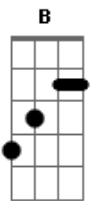

© ukulele-chords.com