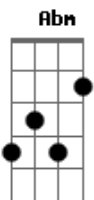

Selena - I Could Fall In Love

tom:

Intro: E B Dbm A
E Ab E

[Primeira Parte]

E Dbm
I could lose my heart tonight
B Gbm
If you don't turn and walk away
E Dbm
'Cause the way I feel I might
B Gbm
Lose control and let you stay
A
'Cause I could take you in my arms
B
And never let go

[Refrão]

E Ab Dbm A
I could fall in love with you

E Ab Dbm A
I could fall in love with you (baby)

[Segunda Parte]

E Dbm
I can only wonder how
B Gbm
Touching you would make me feel
E Dbm
But if I take that chance right now
B Gbm
Tomorrow will you want me still
A
So why should I keep this to myself
B
And never let you know?

© ukulele-chords.com

© ukulele-chords.com

I could fall in love with you

E Ab Dbm A
I could fall in love with you (baby)

[Ponte 1]

Gbm
And I know it's not right
B
And I guess I should try
E Ab Dbm
To do what I should do

(A E Ab Dbm)

A
But I fall love, fall in love, with you, (you, baby)
E Ab E
I could fall in love with you

[Ponte 2]

Abm Gbm
Siempre estoy soñando en ti
Abm Gbm
Besando mis labios, acariciando mi piel
Abm Gbm
Abrázandome, con ansias locas
Abm
Imaginando que me amas
Gbm
Como yo podría amar a tí