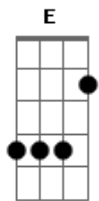

Selena - I Could Fall In Love

tom:

Intro: E B Dbm A
E Ab E

[Primeira Parte]

E Dbm
I could lose my heart tonight
B Gbm
If you don't turn and walk away
E Dbm
'Cause the way I feel I might
B Gbm
Lose control and let you stay
A
'Cause I could take you in my arms
B
And never let go

[Refrão]

E Ab Dbm A
I could fall in love with you

E Ab Dbm A
I could fall in love with you (baby)

[Segunda Parte]

E Dbm
I can only wonder how
B Gbm
Touching you would make me feel
E Dbm
But if I take that chance right now
B Gbm
Tomorrow will you want me still
A
So why should I keep this to myself
B
And never let you know?

[Refrão]

E Ab Dbm A

Acordes

© ukulele-chords.com