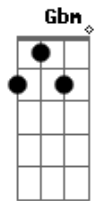

Selena - I Could Fall In Love

tom:

Intro: **E** **B** **Dbm** **A**
E **Ab** **E**

[Primeira Parte]

E **Dbm**
 I could lose my heart tonight
B **Gbm**
 If you don't turn and walk away
E **Dbm**
 'Cause the way I feel I might
B **Gbm**
 Lose control and let you stay
A
 'Cause I could take you in my arms
B
 And never let go

[Refrão]

E **Ab** **Dbm** **A**
 I could fall in love with you

E **Ab** **Dbm** **A**
 I could fall in love with you (baby)

[Segunda Parte]

E **Dbm**
 I can only wonder how
B **Gbm**
 Touching you would make me feel
E **Dbm**
 But if I take that chance right now
B **Gbm**
 Tomorrow will you want me still
A
 So why should I keep this to myself
B
 And never let you know?

[Refrão]

E **Ab** **Dbm** **A**

Acordes

© ukulele-chords.com

© ukulele-chords.com

© ukulele-chords.com

© ukulele-chords.com

© ukulele-chords.com

© ukulele-chords.com

© ukulele-chords.com

I could fall in love with you

E **Ab** **Dbm** **A**
 I could fall in love with you (baby)

[Ponte 1]

Gbm
 And I know it's not right
B
 And I guess I should try
E **Ab** **Dbm**
 To do what I should do