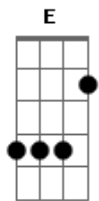

Selena - I Could Fall In Love

tom:

Intro: **E** **B** **Dbm** **A**
E **Ab** **E**

[Primeira Parte]

E **Dbm**
I could lose my heart tonight
B **Gbm**
If you don't turn and walk away
E **Dbm**
'Cause the way I feel I might
B **Gbm**
Lose control and let you stay
A
'Cause I could take you in my arms
B
And never let go

[Refrão]

E **Ab** **Dbm** **A**
I could fall in love with you

E **Ab** **Dbm** **A**
I could fall in love with you (baby)

[Segunda Parte]

E **Dbm**
I can only wonder how
B **Gbm**
Touching you would make me feel
E **Dbm**
But if I take that chance right now
B **Gbm**
Tomorrow will you want me still
A
So why should I keep this to myself
B
And never let you know?

[Refrão]

E **Ab** **Dbm** **A**

Acordes

© ukulele-chords.com