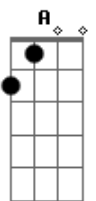

© ukulele-chords.com