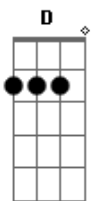

I wanna feel the way that we did that summer
G A
Night, night
Bm D
Drunk on a feeling, alone with the stars in
G
The sky

G
I've been running through the jungle
A
I've been running with the wolves
Bm D
To get to you, to get to you
G
I've been down the darkest alleys
A
Saw the dark side of the moon
Bm D
To get to you, to get to you
G
I've looked for love in every stranger
A
Took too much to ease the anger
Bm D
All for you, yeah, all for you
G
I've been running through the jungle
A
I've been crying with the wolves
Bm
To get to you, to get to you, to get to you

G A Bm D
To get to you
G A Bm D
To get to you

G
I've been running through the jungle
A
I've been running with the wolves
Bm D
To get to you, to get to you
G
I've been down the darkest alleys
A
Saw the dark side of the moon
Bm D
To get to you, to get to you
G
I've looked for love in every stranger
A
Took too much to ease the anger
Bm D
All for you, yeah, all for you
G
I've been running through the jungle
A
I've been crying with the wolves
Bm
To get to you, to get to you, to get to you

Acordes

© ukulele-chords.com