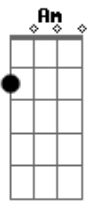

Selena Gomez - Wild Love

tom:

Am
Fire, it could go and burn you out
Am F C
A broken hourglass, scattered pieces on the ground
Am F C
Desire, It could leave you reachin' out
Am F C
With nothing left, just ashes to be found

G Am F
I watch you walk away, and that's okay
G Am F
'Cause love is never promised anyway, anyway

C G Am
It's just wild love
F
Can make you act like a maniac
C G Am
Wild love
F
You run away, then you're running back
C G
It's so strange, can't explain
F
This selfish game
C G Am
It's just wild love

Am F C
We were flyin', faster than the speed of sound
Am F
I went left, you went right, but the heavy winds brought us down
Am F C
Do you ever wonder how chaos, it works out
Am F C
In the sea of confusion, happiness and doubt

G Am F
I watch you walking out, and that's okay
G Am
I guess as long as you got a heart, you got something to

break, to break
C G Am
It's just wild love
F
Can make you act like a maniac
C G Am
Wild love
F
You run away, then you're running back
C G
It's so strange, can't explain
F
This selfish game
C G Am
It's just wild love

F G
Ain't it funny, how the world when there's a thrill
Am
So we jump on again
F G
It may be sweet, but it can kill, and we don't care
Am
We'll take our chance again
F G Am
Till the bitter end, on and on again
F G Am
That's how the story goes, hm hm hm

C G Am
It's just wild love
F
Can make you act like a maniac
C G Am
Wild love
F
You run away, then you're running back
C G
It's so strange, can't explain
F
This selfish game
C G Am
It's just wild love

Acordes

© ukulele-chords.com