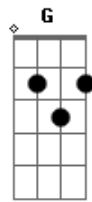

© ukulele-chords.com