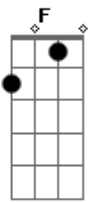

© ukulele-chords.com