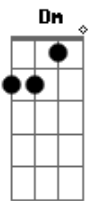

We own the night! (ah-ah-oh)

Bb Dm C
(ah-ah-oh) We own the night!
F Bb Dm C
(ah-ah-oh) (ah-ah-oh) We own the night!

We own the night!w

Acordes

© ukulele-chords.com

© ukulele-chords.com

© ukulele-chords.com

© ukulele-chords.com