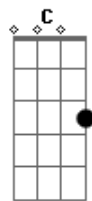

We own the night! (ah-ah-oh)

Bb Dm C
(ah-ah-oh) We own the night!
F Bb Dm C
(ah-ah-oh) (ah-ah-oh) We own the night!

We own the night!w

Acordes

© ukulele-chords.com

© ukulele-chords.com

© ukulele-chords.com

© ukulele-chords.com