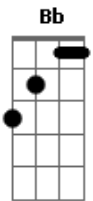

Selena Gomez - We Own The Night

Tom: F

Verso 1:

F Dm Bb C
Is it alright, if I'm with you for the night
F Dm Bb C
Hope you don't mind, if you stay by my side

Pré-Refrão:

F Dm
We can drive in your car, somewhere into the dark
Bb C
Pull over and watch the stars
F Dm
We can dance, we can sing, do whatever you think
Bb C
As long as I'm with you

We own the night! (ah-ah-oh)

Bb Dm C
(ah-ah-oh) We own the night!
F Bb Dm C
(ah-ah-oh) (ah-ah-oh) We own the night!

We own the night!w

Acordes

© ukulele-chords.com

© ukulele-chords.com

© ukulele-chords.com

© ukulele-chords.com