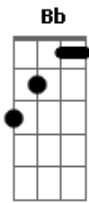

© ukulele-chords.com