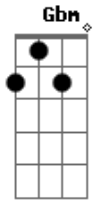

© ukulele-chords.com