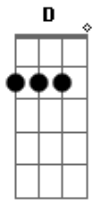

Selena Gomez - Only You

Tom: A
Intro: A

Verso 1:

A
Looking from a window above
Gbm D
It's like a story of love
E
Can you hear me?
A
Came back only yesterday
Gbm D
I'm moving farther away
E
Want you near me

Refrão:

D E

Acordes

© ukulele-chords.com

© ukulele-chords.com

© ukulele-chords.com

© ukulele-chords.com

All I needed was the love you gave
A Gbm
All I needed for another day
D E
And all I ever knew
A Gbm D E
Only you
A Gbm D E
Only you, only you
A Gbm D E
Only you, only you