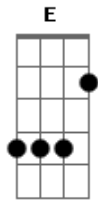

Selena Gomez - Only You

Tom: A
Intro: A

Verso 1:

A
Looking from a window above
Gbm D
It's like a story of love
E
Can you hear me?
A
Came back only yesterday
Gbm D
I'm moving farther away
E
Want you near me

Refrão:

D E
All I needed was the love you gave
A Gbm
All I needed for another day
D E
And all I ever knew
A
Only you

Verso 2:

A
Sometimes when I think of her name
Gbm D
When it's only a game
E
And I need you
A
Listen to the words that you say
Gbm D
It's getting harder to stay
E
When I see you

Refrão:

D E

Acordes

© ukulele-chords.com

© ukulele-chords.com

© ukulele-chords.com

© ukulele-chords.com

All I needed was the love you gave
A Gbm
All I needed for another day
D E
And all I ever knew
A Gbm D E
Only you
A Gbm D E
Only you, only you
A Gbm D E
Only you, only you