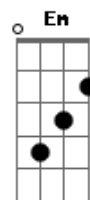

Selena Gomez - Off The Chain

Tom: G

^C Twisted, you've shaken my existence ^D ^{Em}

When I'm with you, baby

^C Bliss is all I've come to know ^D ^{Am}

^C Running, I didn't see it coming ^D ^{Em}

^G Blinded, it's so stunning ^C

^{Em} Your love, your love, your love, love ^G

^C Your love, your love, your love, love ^D ^{Am}

Acordes

© ukulele-chords.com

© ukulele-chords.com

© ukulele-chords.com

© ukulele-chords.com

© ukulele-chords.com