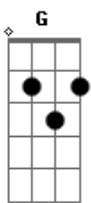

^C Coming
^D ^{Em} Just keep the magic coming
^G You got me baby
^C Crushing
^D ^{Am} But it feels like so much more

^C Just when
^D ^{Em} When I least expect it
^G ^C You make it feel so epic
^D ^{Am} Like nothing I felt before

^C A thousand church bells ringing ^D
^{Em} ^G I can hear the angels singing
^C When you call my name
^D ^{Am} Your love is off the chain

^C ^D The chemistry is crazy
^{Em} ^G And you make me feel amazing
^C And I can't explain
^D ^{Am} Your love is off the chain
^C ^D ^{Em} ^G Your love, Your love, Your love
^C ^D ^{Am} Your love, Your love, Your love

^{Em} I'm not the type who gets crazy for someone
^G ^D All of me, tripping on like next to nothing
^{Em} Guarding my heart like a diamond ring
^G ^D But love, your love changes everything

^C Everything has changed
^D Everything has changed
^{Em} Everything has changed
^G Your love is off the chain
^C Everything has changed
^D Everything has changed
^{Em} Everything has changed
^G Your love...

^C ^D A thousand church bells ringing
^{Em} ^G I can hear the angels singing
^C When you call my name
^D ^{Am} Your love is off the chain
^C ^D The chemistry is crazy
^{Em} ^G And you make me feel amazing

^C And I can't explain
^D ^{Am} Your love is off the chain
^C ^D ^{Em} ^G Your love, Your love, Your love
^C ^D ^{Am} Your love, Your love, Your love

^C ^D Your love, your love, your love, love
^{Em} ^G Your love, your love, your love, love
^C ^D ^{Am} Your love, your love, your love, love

Acordes

© ukulele-chords.com