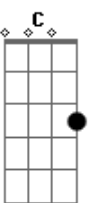

© ukulele-chords.com