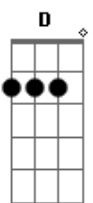

© ukulele-chords.com