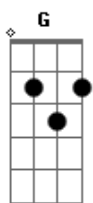

G D
It never was a night at day and then the week will fade away
Em C
Let it be. nothing less. and let the dreams remain.
G
Take a leap and fade and hope you fly
D
Feel what it's like to be alive
Em C
Give it all, what we've got and lay it all on the line
Em C Am C
And we can find a way to do anything if we try to

Refrão:

G D Em
Live like there's no tomorrow
C
(cause all we have is here right now)
G D Em

Love like it's all that we know
C
(The only chance that we ever found)
G D
Believe in what we feel inside
Em
Believe in it and it'll never die.
C
So never let this life pass us by.
G D Em C
Live like there's no tomorrow.
Am G Em
Will you be by my side? We'll do this together.
C Am C
Just you and Me. Nothing is impossible. Nothing is impossible!

Refrão:

G D Em
Live like there's no tomorrow
C
(cause all we have is here right now)
G D Em
Love like it's all that we know.
C
(The only chance that we ever found)
G D
Believe in what we feel inside
Em
Believe in it and it'll never die.
C
So never let this life pass us by
G D Em C
Live like there's no tomorrow.
G D Em
Live like there's no tomorrow
C
(cause all we have is here right now)
G D Em
Love like it's all that we know.
C
(The only chance that we ever found)
G D
Believe in what we feel inside
Em G
Believe in it and it'll never die.
C
So never let this life pass us by.
G D Em
Live like there's no tomorrow

Acordes

© ukulele-chords.com