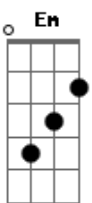

© ukulele-chords.com