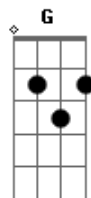

Selena Gomez - It Ain't Me

Tom: C
Intro: Am C F G G#dim7

Solo Intro:

Am C F C
I had a dream, we were sipping whisky neat
F C G
Highest floor, the Bowery, and nowhere's high enough
Am C F C
Somewhere along the lines, we stopped seeing eye to eye
F C G
You were staying out all night and I had enough

Pré-refrão:

F Am F C
No, I don't wanna know where you been or where you're goin?
F Am G
But I know I won't be home and you'll be on your own

Refrão:

F C G
Who's gonna walk you through the dark side of the morning?
F C G
Who's gonna rock you when the sun won't let you sleep?
F C G

Am C G F
Ow-ow, ah-ah the Bowery, ow-ow, ah-ah whiskey neat
Am C G G
Grateful, I?m so, grateful, I (it ain't me)

F C Am G
Ow-ow, ah-ah the Bowery, ow-ow, ah-ah whiskey neat
F C G G
Grateful, I?m so, grateful, I (it ain't me)

F C Am G
No no, no no no, Bowery, no no, no no no, whiskey neat
F C G Am
Grateful, I?m so, grateful, I, it ain't me

Acordes

© ukulele-chords.com

© ukulele-chords.com

© ukulele-chords.com

© ukulele-chords.com