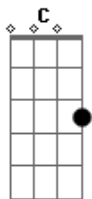

© ukulele-chords.com