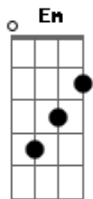

© ukulele-chords.com