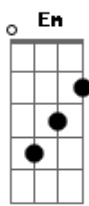

C7M F
Ho - ld on

C
Till yesterday is far away

C
Don't let it get you down

Am Em F
It will bury you, very soon, oh yeah

C
Come into your own
And then let it go

Am Em F
Don't you know, oh yeah

C C7M F

Ho - ld on

C
And suddenly you find your way

C7M F
Ho - ld on

C
Till yesterday is far away

C C7M F
Ho - ld on

C
And suddenly you find your way

C7M F
Ho - ld on

C
Till yesterday is far away

C C7M F
Ho - ld on

C
And suddenly you find your way

C7M F
Ho - ld on

C - once
Till yesterday is far away

Acordes

© ukulele-chords.com

© ukulele-chords.com

© ukulele-chords.com

© ukulele-chords.com