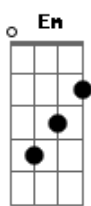

C7M F
Ho - ld on

C
Till yesterday is far away

C
Don't let it get you down

Am Em F
It will bury you, very soon, oh yeah

C
Come into your own
And then let it go

Am Em F
Don't you know, oh yeah

C C7M F

Ho - ld on

C
And suddenly you find your way

C7M F
Ho - ld on

C
Till yesterday is far away

C C7M F
Ho - ld on

C
And suddenly you find your way

C7M F
Ho - ld on

C
Till yesterday is far away

C C7M F
Ho - ld on

C
And suddenly you find your way

C7M F
Ho - ld on

C - once
Till yesterday is far away

Acordes

© ukulele-chords.com

© ukulele-chords.com

© ukulele-chords.com

© ukulele-chords.com