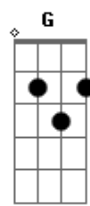

© ukulele-chords.com

© ukulele-chords.com