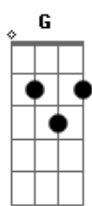

© ukulele-chords.com