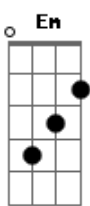

C7M F
Ho - ld on

C
Till yesterday is far away

C
Don't let it get you down

Am Em F
It will bury you, very soon, oh yeah

C
Come into your own
And then let it go

Am Em F
Don't you know, oh yeah

C C7M F

Ho - ld on

C
And suddenly you find your way

C7M F
Ho - ld on

C
Till yesterday is far away

C C7M F
Ho - ld on

C
And suddenly you find your way

C7M F
Ho - ld on

C
Till yesterday is far away

C C7M F
Ho - ld on

C
And suddenly you find your way

C7M F
Ho - ld on

C - once
Till yesterday is far away

Acordes

© ukulele-chords.com

© ukulele-chords.com

© ukulele-chords.com

© ukulele-chords.com