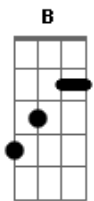

© ukulele-chords.com