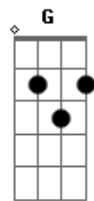

© ukulele-chords.com