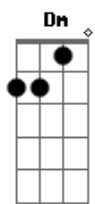

© ukulele-chords.com