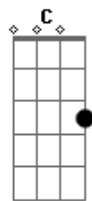

© ukulele-chords.com