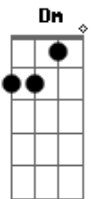

© ukulele-chords.com