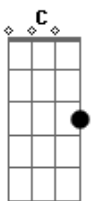

you'd take me back
F G Am
so i'm still wondering why

there was ever a question
i should've learned my lesson
Dm
but i keep coming back

like a heart attack
F G
that's always breaking

(pre-chorus)
F G Dm E
i can't let you vanish there's no magic when you're gone

(chorus)
Am Dm
you say you don't need me
G Am
you say it's time to believe me
Am F E
i'm not gonna let you

Am
Disappear
Am Dm
i don't wanna hear it
G Am
i don't wanna believe it
Am F E
i'm not gonna let you
Am (C Dm G Am) (2x)
Disappear uh oh uh oh oh-oh 3x(Disappear)

(verse 2)
Am
i don't wanna be lonely
but you were always the only one who'd
Dm
cast a spell
and make it feel
F G Am
like all of this was real

Am
nothing but an illusion
but i'm not gonna lose ya

Dm
so just do your trick
and make it quick
F G
cuz i'm pretending

(pre-chorus)
F G Dm E
i can't let you vanish there's no magic when you're gone

(chorus)
Am Dm
you say you don't need me
G Am
you say it's time to believe me
Am F E
i'm not gonna let you

Am
Disappear
Am Dm
i don't wanna hear it
G Am
i don't wanna believe it
Am F E
i'm not gonna let you
Am (C Dm G Am) (2x)
Disappear uh oh uh oh oh-oh 3x(Disappear)

(solo)

don't go!

(pre-chorus)
F G Dm E
i can't let you vanish there's no magic when you're gone

(chorus)
Am Dm
you say you don't need me
G Am
you say it's time to believe me
Am F E
i'm not gonna let you

Am
Disappear
Am Dm
i don't wanna hear it
G Am
i don't wanna believe it
Am F E
i'm not gonna let you
Am (C Dm G Am) (2x)
Disappear uh oh uh oh oh-oh 3x(Disappear)

(repeat til fade)

Acordes

© ukulele-chords.com