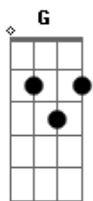

Selena Gomez - Crush

Tom: G

(intro 2x) D A G

(verse 1)

D
I guess I should've known
A G
It wasn't gonna end okay
D
You're such a trouble maker
A G
But I like you just that way
D A
A bomb tick ticking with me
G
The one I'd best to blame
D
Just like I can't tell
A G
And I'm ready to blow
D A
I sat around a lot and thought
G
About the world without you
D
And no matter what you think
A G
Everything is not about you
D
You think I'm still
A
hung up on you
G
But baby it's not true

(refrain)

G D
Now look at me
G D G
Your memories turn into dust
D G A
There's only one explanation

(chorus 1)

D Gbm D C G
I wasn't really in love
I wasn't really in love
D Gbm D C G
It was just a crush
It was just a crush
D Gbm D C G
Sparks fly when we touch
It was never enough
D Gbm D C G
It was just a crush
D Gbm D C D Gbm D

It was just a crush
G D Gbm D G D Gbm D G
Yeah

(verse 2)

D A
You found one the things you need
G
There's nothing left to lose
D A
The things I never wanna be
G
I owe it all to you
D A
You just can't help yourself
G
It's what you do
D A
Cause this is real life
G
Not your show

(repeat refrain)
(repeat chorus 1)

(bridge)

A Gb
You'll be fine
G
Just find another girl
D A
To kick around
Gb
Won't be long
G
Until they all know what
D G
I figured out

(chorus 2)

D (silence) A C G
I wasn't really in love
I wasn't really in love
D A G
It was just a crush
It was just a crush
D Gbm D C G
Sparks fly when we touch
It was never enough
D Gbm D C G
It was just a crush
D Gbm D C D Gbm D
It was just a crush
G D Gbm D G D Gbm D G
Yeah
D Gbm D G D Gbm D G D Gbm D G
It was just a crush
yeah!

Acordes

© ukulele-chords.com