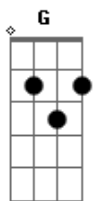

Selena Gomez - Crush

Tom: G

(intro 2x) D A G

(verse 1)

D
I guess I should've known
A G
It wasn't gonna end okay
D
You're such a trouble maker
A G
But I like you just that way
D A
A bomb tick ticking with me
G
The one I'd best to blame
D
Just like I can't tell
A G
And I'm ready to blow
D A
I sat around a lot and thought
G
About the world without you
D
And no matter what you think
A G
Everything is not about you
D
You think I'm still
A
hung up on you
G
But baby it's not true

(refrain)

G D
Now look at me
G D G A
Your memories turn into dust
D G A
There's only one explanation

(chorus 1)

D Gbm D C G
I wasn't really in love
I wasn't really in love
D Gbm D C G
It was just a crush
It was just a crush
D Gbm D C G
Sparks fly when we touch
It was never enough
D Gbm D C G
It was just a crush
D Gbm D C D Gbm D

It was just a crush
G D Gbm D G D Gbm D G
Yeah

(verse 2)

D A
You found one the things you need
G
There's nothing left to lose
D A
The things I never wanna be
G
I owe it all to you
D A
You just can't help yourself
G
It's what you do
D A
Cause this is real life
G
Not your show

(repeat refrain)
(repeat chorus 1)

(bridge)

A Gb
You'll be fine
G
Just find another girl
D A
To kick around
Gb
Won't be long
G
Until they all know what
D G
I figured out

(chorus 2)

D (silence) A C G
I wasn't really in love
I wasn't really in love
D A G
It was just a crush
It was just a crush
D Gbm D C G
Sparks fly when we touch
It was never enough
D Gbm D C G
It was just a crush
D Gbm D C D Gbm D
It was just a crush
G D Gbm D G D Gbm D G
Yeah
D Gbm D G D Gbm D G D Gbm D G
It was just a crush
yeah!

Acordes

© ukulele-chords.com