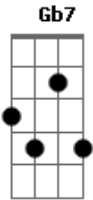

© ukulele-chords.com