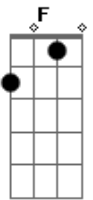

Selena Gomez - Cruella de Vil

Tom: F

Riff:

Gb7 D
Ooh, ooh oh, ooh oh
Gb7 D
Look out for Cruella De Vil

Refrão:
C7 F7
Cruella De Vil, Cruella De Vil
C7 F7
If she doesn't scare you no evil thing will
C7
To see her is to take a sudden chill
D C7
Cruella, Cruella De Vil

C7 F7
The curl of her lips, the ice in her stare
C7 F7
All innocent children had better beware
C Ab7 Bb7
She's like a spider waiting for the kill
Gm G F
Look out for Cruella De Vil...

Refrão:
Gb7 D
Ooh, ooh oh oh, ooh oh...
C Ab7 Bb7
The world was such a wholesome place until
D7 G C
Cruella, Cruella De Vil Yeah!

E7 Am
At first you think Cruella is the devil
E7 Am
But after time has worn away the shock
D7
You come to realize,
D7
You've seen her kind of eyes
Ab7
Watching you from underneath a
Dm
R0000000CK!

Refrão:
G C7
Cruella de Vil etc (2x)

Gb7 D
Ooh, ooh oh, ooh oh
Gb7 D
Look out for Cruella De Vil

C7 F7
This vampire bat, this inhuman beast
C7 F7
She 'outta be locked on and never released
C Ab7
The world was such a wholesome place until
D7 G C
Cruella, Cruella De Vil Yeah!

Refrão:
Gb7 D
Ooh, ooh oh oh, ooh oh
(ooh oh, ooh oh, ooh oh, ooh oh)

Acordes

© ukulele-chords.com