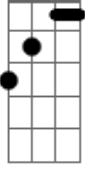

Bm

Na na na na

Gbm

Na na na na

Acordes

Bb