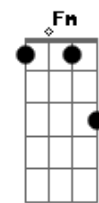

© ukulele-chords.com