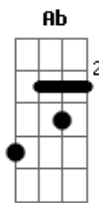

© ukulele-chords.com