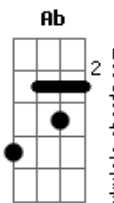

© ukulele-chords.com