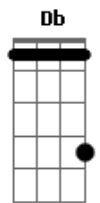

© ukulele-chords.com