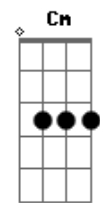

© ukulele-chords.com