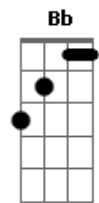

© ukulele-chords.com