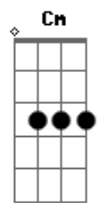

© ukulele-chords.com