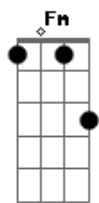

© ukulele-chords.com