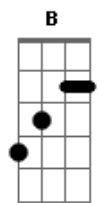

© ukulele-chords.com