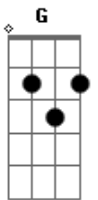

© ukulele-chords.com