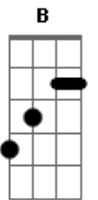

© ukulele-chords.com