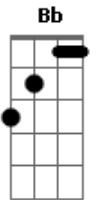

© ukulele-chords.com