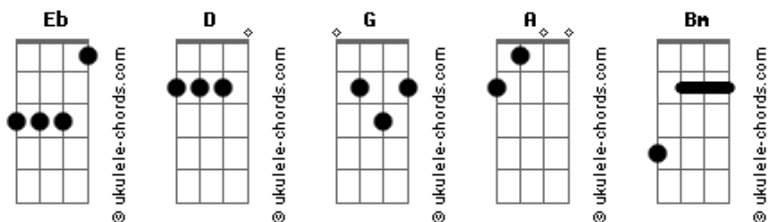

Seether - Walls Come Down

tom:

Eb (forma dos acordes no tom de **D**)

Capostrate na 1ª casa

Intro: **G A Bm D**
G A Bm D

G **Bm**
I still remember the day that you entered my world
G **Bm**
Filled with splendour, a light in the darkness unfurled
G **Bm**
Well, I figured it out, the louder they shout the more I fall
G **Bm**
I'm reliving it now, the essence of how I lose this all
G **A Bm D**
So take this doubt and grant me something more
G **A Bm D**
I won't last without a reason to endure

G **Bm**
For now and ever I can't help but get in my way
G **Bm**
I feel the pressure, the imminent cloud of dismay
G
Bm
Well the quicker I find the peace in my mind then I'll feel sane
G
Bm
But the thicker the grime, the deeper the shine I can't reclaim

G **A Bm D**
So take this doubt and grant me something more

Acordes

G **A Bm D**
I won't last without a reason to endure
G **A Bm D**
Don't mistake me now for an empty shell unsure
G **A Bm D**
When the walls come down you're left with something pure

[Solo] **G A Bm D**
G A Bm D
G A Bm D
G A Bm D

G **Bm**
I still remember the day that you entered my world
G **Bm**
Filled with splendour, a light in the darkness unfurled
G **Bm**
Well I figured it out, the louder they shout the more I fall
G **Bm**
I'm reliving it now, the essence of how I lose this all

G **A Bm D**
So take this doubt and grant me something more
G **A Bm D**
I won't last without a reason to endure
G **A Bm D**
Don't mistake me now for an empty shell unsure
G **A Bm D**
When the walls come down you're left with something pure

G **A Bm D**
No, we don't belong out here? No, we don't belong out here
G **A Bm D**
No, we don't belong out here? No, we don't belong out here