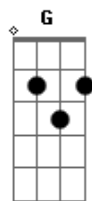

© ukulele-chords.com