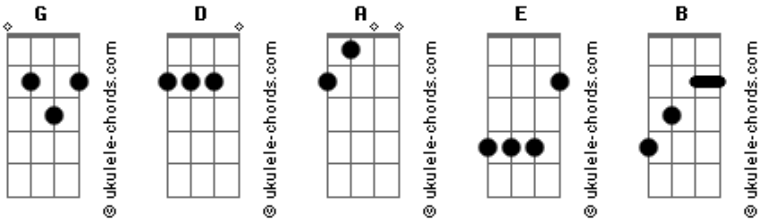

Seether - Simplest Mistake

Album: Karma And Effect

bass tab

by : doky 2007

5-stringed bass

G D A E B

Intro: REAK

```
G-|-----|---|-----|
D-|-----|---|-----4-|
A-|----4-2p0-|---|----4-2-|
E-|---4-----|---|---4-----|
B-|-2-----|---|---2-----|
    x3                x1
```

VERSO

```
G-|-----|
D-|-----|
A-|-----9\---7\---6-|
E-|-----7---5---4---|
B-|-222-2-22-----|
```

CORO

```
G-|-----|
D-|-----|
A-|-----|
```

Acordes

```
E-|-----5-5-5-----|
B-|-2-2-2-----5-5-5-3-3-3-|
```

MIDDLE

```
G-|-----|
D-|-----|
A-|-----|
E-|-----|
B-|-222-2-22-222-2-2-2-222-2-2-2-2/4-4\5-5\3-|
```

FIN

```
G-|-----|
D-|-----|
A-|-----|
E-|-----5---4---3---|
B-|-2-----|
```

Le mando salutations Al Hebert Mendoza que es batero de la banda donde toco y este cuate toca bien a lo taaaaara pues ademas que llega tarde a los ensayos pues, creo que se queda jugando dota contra El Pipocas.

doky2007