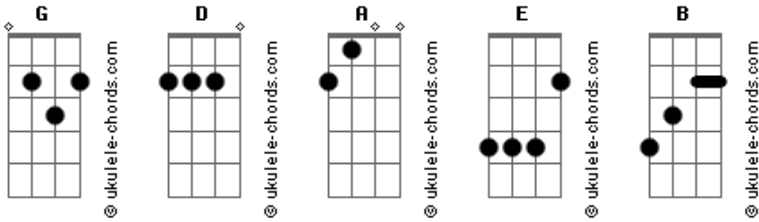

Seether - Simplest Mistake

Album: Karma And Effect

bass tab

by : doky 2007

5-stringed bass

G D A E B

Intro: REAK

```
G-|-----|-----|-----|
D-|-----|-----|-----4-|
A-|----4-2p0-|----4-2-|
E-|---4-----|---4-----|
B-|-2-----|---2-----|
    x3              x1
```

VERSO

```
G-|-----|
D-|-----|
A-|-----9\---7\---6-|
E-|-----7---5---4---|
B-|-222-2-22-----|
```

CORO

```
G-|-----|
D-|-----|
A-|-----|
```

Acordes

```
E-|-----5-5-5-----|
B-|-2-2-2-----5-5-5-3-3-3-|
```

MIDDLE

```
G-|-----|
D-|-----|
A-|-----|
E-|-----|
B-|-222-2-22-222-2-2-2-222-2-2-2-2/4-4\5-5\3-|
```

FIN

```
G-|-----|
D-|-----|
A-|-----|
E-|-----5---4---3---|
B-|-2-----|
```

Le mando salutations Al Hebert Mendoza que es batero de la banda donde toco y este cuate toca bien a lo taaaaara pues ademas que llega tarde a los ensayos pues, creo que se queda jugando dota contra El Pipocas.

doky2007