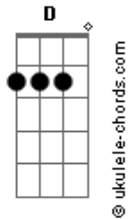

Seether - Never Leave

Tom: D

Never Leave

Repeat Intro 2x

~~~~~

Gtr. 2

Pre-chorus

Shes the one that keeps me all excited...

~~~~~

Chorus

out rythym

Acordes

out rythym

figure

Its only a symbol....

figure out rythym

Bridge

rythym

figure out

Interlude

this part is played with the part above

played with wah pedal at the end

figure