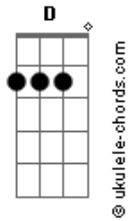

Seether - Never Leave

Tom: D

Never Leave

Repeat Intro 2x

~~~~~

Gtr. 2

Pre-chorus

Shes the one that keeps me all excited...

~~~~~

Chorus

out rythym

Acordes

out rythym

figure

Its only a symbol...

figure out rythym

Bridge

rythym

figure out

Interlude

this part is played with the part above

played with wah pedal at the end

figure