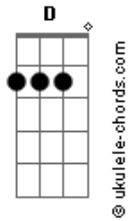

Seether - Never Leave

Tom: D

Never Leave

Repeat Intro 2x

~~~~~

Gtr. 2

Pre-chorus

Shes the one that keeps me all excited...

~~~~~

Chorus

out rythm

Acordes

out rythm

figure

Its only a symbol....

figure out rythm

Bridge

rythm

figure out

Interlude

this part is played with the part above

played with wah pedal at the end

figure