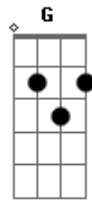

© ukulele-chords.com