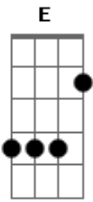

Seether - Needles

Tom: **D**

DADGBE

inTRO

CHorus

Then you do the verse again but then for the last art of the verse itkicks in with dstortion.....

tHEN IT GOES INTO THE CHORUS BUT AT THE END OF THE CHORUS U LET PLAY

THIS RIGHT BEFORE U GO ONTO THE BRIDGE.....

THEN
"FU!# YOU FOR KILLING ME"

SOLO

SOLO CONTINUED'

SOLO CONTINUED AGAIN

Acordes

© ukulele-chords.com

© ukulele-chords.com