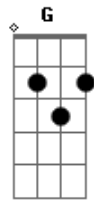

© ukulele-chords.com