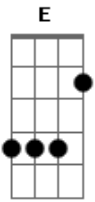

Seether - Needles

Tom: **D**

DADGBE

inTRO

CHorus

Then you do the verse again but then for the last art of the verse itkicks in with dstortion.....

tHEN IT GOES INTO THE CHORUS BUT AT THE END OF THE CHORUS U LET PLAY

THIS RIGHT BEFORE U GO ONTO THE BRIDGE.....

THEN
"FU!# YOU FOR KILLING ME"

SOLO

SOLO CONTINUED'

SOLO CONTINUED AGAIN

Acordes

© ukulele-chords.com

© ukulele-chords.com