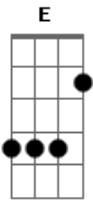

© ukulele-chords.com