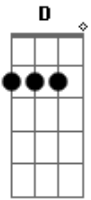

© ukulele-chords.com