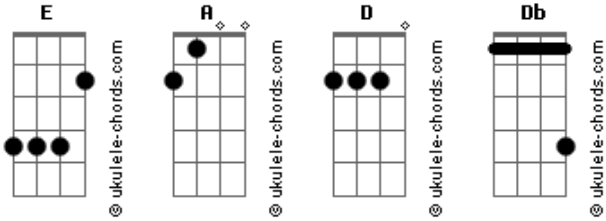

Seether - Burrito

Tom: **E**

BURRITO
KARMA AND EFFECT
2005

Tuning: Drop **D** Tuned Down 1/2 Step (**Db**)
Intro:

VERSE

PRE CHORUS

"I can't believe in..."

Guitar 1

Guitar 2

Acordes

CHORUS

"Save Yourself..."

VERSE

PRE CHORUS

CHORUS

INTERLUDE

Intro: PRE CHORUS

CHORUS

OUTRO

END