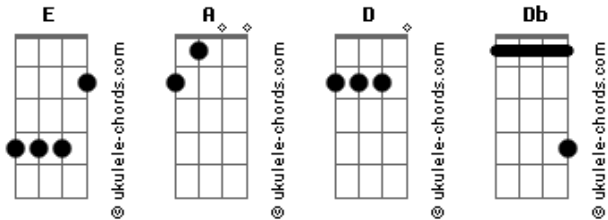

Seether - Burrito

Tom: **E**

BURRITO
KARMA AND EFFECT
2005

Tuning: Drop **D** Tuned Down 1/2 Step (**Db**)
Intro:

VERSE

PRE CHORUS

"I can't believe in..."

Guitar 1

Guitar 2

Acordes

CHORUS

"Save Yourself..."

VERSE

PRE CHORUS

CHORUS

INTERLUDE

Intro: PRE CHORUS

CHORUS

OUTRO

END