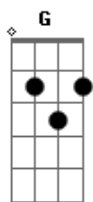

© ukulele-chords.com