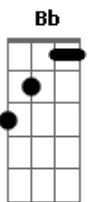

© ukulele-chords.com