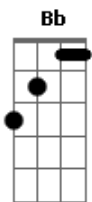

© ukulele-chords.com