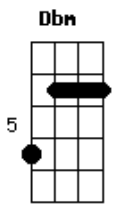

© ukulele-chords.com