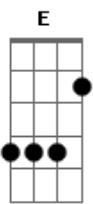

Sebastian Bach - By Your Side

tom:

E

[Primeira Parte]

Dbm
So long my dear departed
A
Where did you go
Dbm
I can't believe you're gone and
A
the lights go out so slow
Dbm
I missing you each morning
A
Days gone bay
Dbm
Again I feel the longing
A
To look you in the eye

[Refrão]

E
You know I never let you go
B
You know i'll never hurt so bad
Dbm
And if it takes a thousand years
A
I will be right there by your side
E
You know I never let you go
Ab
When I lost you I was blind
Dbm
And every time I cath me with tear
A
I will be right there by your side

[Segunda Parte]

Dbm
I feel you when you're watching
A
From afar
Dbm
To young to leave me standing
A
I wonder where you are
Dbm
The precious time we spent
A
My fondest memories
Dbm
I'll hold on to the promise
A
That you made to me

[Refrão]

Acordes

© ukulele-chords.com