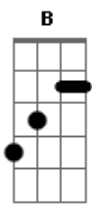

© ukulele-chords.com