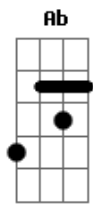

© ukulele-chords.com