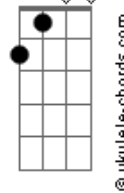

Searows - House Song

tom:

D

Intro: D7M G7M D7M G7M

[Primeira Parte]

D7M G7M
Tall white house with an empty room

D7M G7M
And your name carved over the door

D7M G7M
Facing out to the tallest view

D7M G7M
From your place on the second floor

Bm D7M
Sound it out to an empty house

G7M
Was it?just?like?you had before?

Bm D7M
Savior?pulled from an?open mouth

G7M
Did you want to be something more?

(D7M G7M D7M G7M)
(D7M G7M D7M G7M)

[Segunda Parte]

D7M G7M
Now you're taller than you've ever been

Acordes

D7M

G7M

D

Bm

Bm7

A

D7M G7M
There's a mark on the wall, you see

D7M G7M
I'm sure that someone will draw a new one

D7M G7M
And cover it before they leave

Bm7 D7M
Mark my words, there's a thousand things

G7M
That don't wash out with anything

Bm7 D7M
I keep you clean, you surrounded me

G7M
And my windows are breaking

(Bm7 D G7M Bm)
(D G7M D7M)

[Final]

G7M D
Something is rotten inside of me

G7M Bm G7M Bm G7M
I have to find it and cut it out, cut it out

(D G7M D G7M D G7M)
(A D G7M A D G7M A D G7M)
(D G7M D G7M D G7M)
(D7M Bm G7M D A G7M)