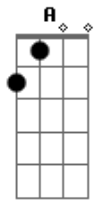

Sean Lennon - Parachute

Tom: A

Intro: Bm Gbm D7 Bm

Gbm E
Love is like na aeroplane
You jump an then you pray A
The lucky ones remain E
In the clouds for days Bm
If life is just a stage Gbm
Then let's put on the best show D7
And let everyone know Db7
Cause if i have to die tonight D E
I'd rather be with you A D
Cut the parachute before the dive Bm E Gbm
Gb D E

Baby don't you cry
You had to bring me down A D
We had some fun before we hit Bm E
the ground D
Love is like a hurricane Gbm E
You know it's on the way A
You think you can be brave E
Underneath the waves Bm
If life is just a dream Gbm
Then which of us is dreaming D7
And who will wake up screaming Db7
[Solo] Bm D Db Bm Db

Acordes

© ukulele-chords.com