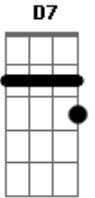

© ukulele-chords.com