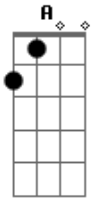

Sean Lennon - Parachute

Tom: A
Intro: Bm Gbm D7 Bm

Gbm E
Love is like na aeroplane

You jump an then you pray A
E
The lucky ones remain

In the clouds for days Bm
Gbm
If life is just a stage

Then let's put on the best show D7
Db7
And let everyone know

Cause if i have to die tonight D E
A D
I'd rather be with you

Bm E Gbm
Cut the parachute before the dive

Gb D E

Baby don't you cry A D
You had to bring me down Bm E
We had some fun before we hit D
the ground Gbm E
Love is like a hurricane A
You know it's on the way E
You think you can be brave Bm
Underneath the waves Gbm
If life is just a dream D7
Then which of us is dreaming Db7
And who will wake up screaming

[Solo] Bm D Db Bm Db

Acordes

© ukulele-chords.com