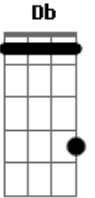

© ukulele-chords.com