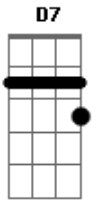

© ukulele-chords.com