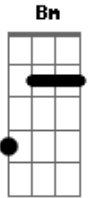

© ukulele-chords.com