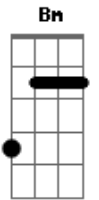

© ukulele-chords.com