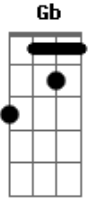

© ukulele-chords.com