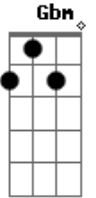

Cause if i have to die tonight D E
 A D
 I'd rather be with you

Bm E Gbm
 Cut the parachute before the dive

Gb D E

Baby don't you cry A D
 You had to bring me down Bm E
 We had some fun before we hit D
 the ground Gbm E
 Love is like a hurricane A
 You know it's on the way E
 You think you can be brave Bm
 Underneath the waves Gbm
 If life is just a dream D7
 Then which of us is dreaming Db7
 And who will wake up screaming

[Solo] Bm D Db Bm Db

Acordes

© ukulele-chords.com

© ukulele-chords.com

© ukulele-chords.com

© ukulele-chords.com

© ukulele-chords.com

© ukulele-chords.com