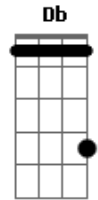

© ukulele-chords.com