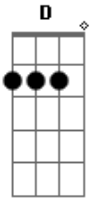

© ukulele-chords.com