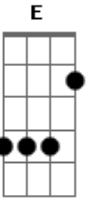

© ukulele-chords.com