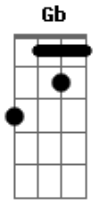

© ukulele-chords.com