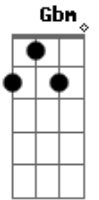

© ukulele-chords.com