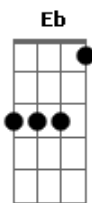

© ukulele-chords.com