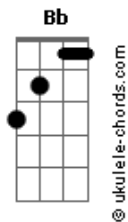

Seafret - Skimming Stones

tom:
Capostraste na 3ª casa
Bb (forma dos acordes no tom de G)

[Primeira Parte]

G Am Em
And im leavin' again, hopin' time this will mend
G Am Em
Don't either of us know what is happenin'
G Am Em
There's no right time to go, I will tighten this hold
G Am Em
You know when i walk away ill be back again

[Pré-Refrão]

C
If there was a place i could take ya
Em D
I'd keep you safe far away from the world

[Refrão]

G Am
Like a skimming stone, Waitin to be thrown
Em
Back to you
G Am
Or to send me home, To what i know
Em
Won't you send me home?
G Am
I'm just another stone, waitin to be thrown
Em
Back to you
G Am
Or to send me home, to what i know
Em
Won't you send me home

[Segunda Parte]

G Am Em
It's the risks that we take, the decisions we make
G Am Em
I really didn't know what was happenin'
G Am Em
Wasn't part of the deal, but time will reveal
G Am Em
That i'll be comin' home you know i'll find a way

[Pré-Refrão]

C
If there was a place i could take ya
Em D
I'd keep you safe far away from the world

Acordes

[Refrão]

G Am
Like a skimming stone, Waitin to be thrown
Em
Back to you
G Am
Or to send me home, To what i know
Em
Won't you send me home?
G Am
I'm just another stone, waitin to be thrown
Em
Back to you
G Am
Or to send me home, to what i know
Em
Won't you send me home
G Am
Heey-heeeey-heey-heeeey
Em
Heey-heey
G Am
Heey-heeeey-heey-heeeey
Em
Heey-heey

[Ponte]

C G C
We saw all of our plans
C G C
Faced down in the sand

[Refrão]

G Am
Like a skimming stone, Waitin to be thrown
Em
Back to you
G Am
Or to send me home, To what i know
Em
Won't you send me home?
G Am
I'm just another stone, waitin to be thrown
Em
Back to you
G Am
Or to send me home, to what i know
Em
Won't you send me home

[Final]

G Am Em
And im leavin' again, hopin' time this will mend
G Am Em
You know when i walk away ill be back again