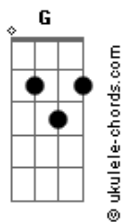

Seafret - Skimming Stones

tom:
Capostraste na 3ª casa
Bb (forma dos acordes no tom de G)

[Primeira Parte]

G Am Em
And im leavin' again, hopin' time this will mend
G Am Em
Don't either of us know what is happenin'
G Am Em
There's no right time to go, I will tighten this hold
G Am Em
You know when i walk away ill be back again

[Pré-Refrão]

C
If there was a place i could take ya
Em D
I'd keep you safe far away from the world

[Refrão]

G Am
Like a skimming stone, Waitin to be thrown
Em
Back to you
G Am
Or to send me home, To what i know
Em
Won't you send me home?
G Am
I'm just another stone, waitin to be thrown
Em
Back to you
G Am
Or to send me home, to what i know
Em
Won't you send me home

[Segunda Parte]

G Am Em
It's the risks that we take, the decisions we make
G Am Em
I really didn't know what was happenin'
G Am Em
Wasn't part of the deal, but time will reveal
G Am Em
That i'll be comin' home you know i'll find a way

[Pré-Refrão]

C
If there was a place i could take ya
Em D
I'd keep you safe far away from the world

Acordes

[Refrão]

G Am
Like a skimming stone, Waitin to be thrown
Em
Back to you
G Am
Or to send me home, To what i know
Em
Won't you send me home?
G Am
I'm just another stone, waitin to be thrown
Em
Back to you
G Am
Or to send me home, to what i know
Em
Won't you send me home
G Am
Heey-heeeey-heey-heeeey
Em
Heey-heey
G Am
Heey-heeeey-heey-heeeey
Em
Heey-heey

[Ponte]

C G C
We saw all of our plans
C G C
Faced down in the sand

[Refrão]

G Am
Like a skimming stone, Waitin to be thrown
Em
Back to you
G Am
Or to send me home, To what i know
Em
Won't you send me home?
G Am
I'm just another stone, waitin to be thrown
Em
Back to you
G Am
Or to send me home, to what i know
Em
Won't you send me home

[Final]

G Am Em
And im leavin' again, hopin' time this will mend
G Am Em
You know when i walk away ill be back again