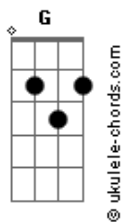

Seafret - Skimming Stones

tom:
Bb (forma dos acordes no tom de G)
Capostraste na 3ª casa

[Primeira Parte]

G Am Em
And im leavin' again, hopin' time this will mend
G Am Em
Don't either of us know what is happenin'
G Am Em
There's no right time to go, I will tighten this hold
G Am Em
You know when i walk away ill be back again

[Pré-Refrão]

C
If there was a place i could take ya
Em D
I'd keep you safe far away from the world

[Refrão]

G Am
Like a skimming stone, Waitin to be thrown
Em
Back to you
G Am
Or to send me home, To what i know
Em
Won't you send me home?
G Am
I'm just another stone, waitin to be thrown
Em
Back to you
G Am
Or to send me home, to what i know
Em
Won't you send me home

[Segunda Parte]

G Am Em
It's the risks that we take, the decisions we make
G Am Em
I really didn't know what was happenin'
G Am Em
Wasn't part of the deal, but time will reveal
G Am Em
That i'll be comin' home you know i'll find a way

[Pré-Refrão]

C
If there was a place i could take ya
Em D
I'd keep you safe far away from the world

Acordes

[Refrão]

G Am
Like a skimming stone, Waitin to be thrown
Em
Back to you
G Am
Or to send me home, To what i know
Em
Won't you send me home?
G Am
I'm just another stone, waitin to be thrown
Em
Back to you
G Am
Or to send me home, to what i know
Em
Won't you send me home
G Am
Heey-heeeey-heey-heeeey
Em
Heey-heey
G Am
Heey-heeeey-heey-heeeey
Em
Heey-heey

[Ponte]

C G C
We saw all of our plans
C G C
Faced down in the sand

[Refrão]

G Am
Like a skimming stone, Waitin to be thrown
Em
Back to you
G Am
Or to send me home, To what i know
Em
Won't you send me home?
G Am
I'm just another stone, waitin to be thrown
Em
Back to you
G Am
Or to send me home, to what i know
Em
Won't you send me home

[Final]

G Am Em
And im leavin' again, hopin' time this will mend
G Am Em
You know when i walk away ill be back again