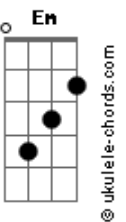

Seafret - Skimming Stones

tom:
Capostraste na 3ª casa
Bb (forma dos acordes no tom de G)

[Primeira Parte]

G Am Em
And im leavin' again, hopin' time this will mend
G Am Em
Don't either of us know what is happenin'
G Am Em
There's no right time to go, I will tighten this hold
G Am Em
You know when i walk away ill be back again

[Pré-Refrão]

C
If there was a place i could take ya
Em D
I'd keep you safe far away from the world

[Refrão]

G Am
Like a skimming stone, Waitin to be thrown
Em
Back to you
G Am
Or to send me home, To what i know
Em
Won't you send me home?
G Am
I'm just another stone, waitin to be thrown
Em
Back to you
G Am
Or to send me home, to what i know
Em
Won't you send me home

[Segunda Parte]

G Am Em
It's the risks that we take, the decisions we make
G Am Em
I really didn't know what was happenin'
G Am Em
Wasn't part of the deal, but time will reveal
G Am Em
That i'll be comin' home you know i'll find a way

[Pré-Refrão]

C
If there was a place i could take ya
Em D
I'd keep you safe far away from the world

Acordes

[Refrão]

G Am
Like a skimming stone, Waitin to be thrown
Em
Back to you
G Am
Or to send me home, To what i know
Em
Won't you send me home?
G Am
I'm just another stone, waitin to be thrown
Em
Back to you
G Am
Or to send me home, to what i know
Em
Won't you send me home
G Am
Heey-heeeey-heey-heeeey
Em
Heey-heey
G Am
Heey-heeeey-heey-heeeey
Em
Heey-heey

[Ponte]

C G C
We saw all of our plans
C G C
Faced down in the sand

[Refrão]

G Am
Like a skimming stone, Waitin to be thrown
Em
Back to you
G Am
Or to send me home, To what i know
Em
Won't you send me home?
G Am
I'm just another stone, waitin to be thrown
Em
Back to you
G Am
Or to send me home, to what i know
Em
Won't you send me home

[Final]

G Am Em
And im leavin' again, hopin' time this will mend
G Am Em
You know when i walk away ill be back again