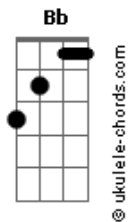

Seafret - Skimming Stones

tom:
Bb (forma dos acordes no tom de G)
Capostraste na 3ª casa

[Primeira Parte]

G Am Em
And im leavin' again, hopin' time this will mend
G Am Em
Don't either of us know what is happenin'
G Am Em
There's no right time to go, I will tighten this hold
G Am Em
You know when i walk away ill be back again

[Pré-Refrão]

C
If there was a place i could take ya
Em D
I'd keep you safe far away from the world

[Refrão]

G Am
Like a skimming stone, Waitin to be thrown
Em
Back to you
G Am
Or to send me home, To what i know
Em
Won't you send me home?
G Am
I'm just another stone, waitin to be thrown
Em
Back to you
G Am
Or to send me home, to what i know
Em
Won't you send me home

[Segunda Parte]

G Am Em
It's the risks that we take, the decisions we make
G Am Em
I really didn't know what was happenin'
G Am Em
Wasn't part of the deal, but time will reveal
G Am Em
That i'll be comin' home you know i'll find a way

[Pré-Refrão]

C
If there was a place i could take ya
Em D
I'd keep you safe far away from the world

Acordes

[Refrão]

G Am
Like a skimming stone, Waitin to be thrown
Em
Back to you
G Am
Or to send me home, To what i know
Em
Won't you send me home?
G Am
I'm just another stone, waitin to be thrown
Em
Back to you
G Am
Or to send me home, to what i know
Em
Won't you send me home
G Am
Heey-heeeey-heey-heeeey
Em
Heey-heey
G Am
Heey-heeeey-heey-heeeey
Em
Heey-heey

[Ponte]

C G C
We saw all of our plans
C G C
Faced down in the sand

[Refrão]

G Am
Like a skimming stone, Waitin to be thrown
Em
Back to you
G Am
Or to send me home, To what i know
Em
Won't you send me home?
G Am
I'm just another stone, waitin to be thrown
Em
Back to you
G Am
Or to send me home, to what i know
Em
Won't you send me home

[Final]

G Am Em
And im leavin' again, hopin' time this will mend
G Am Em
You know when i walk away ill be back again