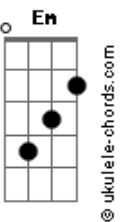

Seafret - Skimming Stones

tom:
Bb (forma dos acordes no tom de G)
Capostraste na 3ª casa

[Primeira Parte]

G Am Em
And im leavin' again, hopin' time this will mend
G Am Em
Don't either of us know what is happenin'
G Am Em
There's no right time to go, I will tighten this hold
G Am Em
You know when i walk away ill be back again

[Pré-Refrão]

C
If there was a place i could take ya
Em D
I'd keep you safe far away from the world

[Refrão]

G Am
Like a skimming stone, Waitin to be thrown
Em
Back to you
G Am
Or to send me home, To what i know
Em
Won't you send me home?
G Am
I'm just another stone, waitin to be thrown
Em
Back to you
G Am
Or to send me home, to what i know
Em
Won't you send me home

[Segunda Parte]

G Am Em
It's the risks that we take, the decisions we make
G Am Em
I really didn't know what was happenin'
G Am Em
Wasn't part of the deal, but time will reveal
G Am Em
That i'll be comin' home you know i'll find a way

[Pré-Refrão]

C
If there was a place i could take ya
Em D
I'd keep you safe far away from the world

Acordes

[Refrão]

G Am
Like a skimming stone, Waitin to be thrown
Em
Back to you
G Am
Or to send me home, To what i know
Em
Won't you send me home?
G Am
I'm just another stone, waitin to be thrown
Em
Back to you
G Am
Or to send me home, to what i know
Em
Won't you send me home
G Am
Heey-heeeey-heey-heeeey
Em
Heey-heey
G Am
Heey-heeeey-heey-heeeey
Em
Heey-heey

[Ponte]

C G C
We saw all of our plans
C G C
Faced down in the sand

[Refrão]

G Am
Like a skimming stone, Waitin to be thrown
Em
Back to you
G Am
Or to send me home, To what i know
Em
Won't you send me home?
G Am
I'm just another stone, waitin to be thrown
Em
Back to you
G Am
Or to send me home, to what i know
Em
Won't you send me home

[Final]

G Am Em
And im leavin' again, hopin' time this will mend
G Am Em
You know when i walk away ill be back again