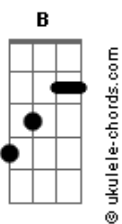

# Seafret - Overtime

Tom:

Intro: Gb

( Gb )

See, when I found you  
All the doors were locked  
And I was aiming to turn that round  
Take the wait off you  
Push away the rocks  
Cause' they will only slow you down

Abm B  
I will find a space in your heart

And maybe I can come with you  
Abm B  
I could be more than a lover

More than a lover to you

( Gb )

Jumped in the water  
Thinking you'd be safe  
I can't stand to watch you fall  
We don't plan for disaster  
We dont plan for earthquakes  
I wonder if you think at all

Abm B  
I left my heart to decide

And lately i've been jumping too  
Abm B  
You know I'm more than a lover

More than a lover to you

Db D Ebm B Gb  
Down in this heart of mine

Abm B  
I will find a space in your heart

And maybe I can come with you  
Abm B  
I could be more than a lover

More than a lover to you

Db D Ebm B Gb  
Down in this heart of mine

Ebm B Gb  
Love's working overtime