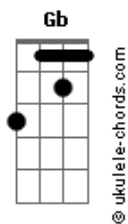

Seafret - Overtime

Tom:

Intro: Gb

(Gb)

See, when I found you
All the doors were locked
And I was aiming to turn that round
Take the wait off you
Push away the rocks
Cause' they will only slow you down

Abm B
I will find a space in your heart

And maybe I can come with you
Abm B
I could be more than a lover

More than a lover to you

(Gb)

Jumped in the water
Thinking you'd be safe
I can't stand to watch you fall
We don't plan for disaster
We dont plan for earthquakes
I wonder if you think at all

Abm B
I left my heart to decide

And lately i've been jumping too
Abm B
You know I'm more than a lover

More than a lover to you

Db D Ebm B Gb
Down in this heart of mine

Acordes

Love's working overtime

Ebm
I'm bound to fall

For you I'd lose it all
B Gb
Ebm B

Don't you know

Ebm B

Lets take it slow

(Gb)

Stick to the path
And follow your own road
I just wanna be where you are
Stay by my side
Do you really have to go
And I'll keep you safe from harm