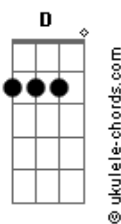

# Seafret - Overtime

Tom:

Intro: Gb

( Gb )

See, when I found you  
All the doors were locked  
And I was aiming to turn that round  
Take the wait off you  
Push away the rocks  
Cause' they will only slow you down

Abm B  
I will find a space in your heart

And maybe I can come with you  
Abm B  
I could be more than a lover

More than a lover to you

( Gb )

Jumped in the water  
Thinking you'd be safe  
I can't stand to watch you fall  
We don't plan for disaster  
We dont plan for earthquakes  
I wonder if you think at all

Abm B  
I left my heart to decide

And lately i've been jumping too  
Abm B  
You know I'm more than a lover

More than a lover to you

Db D Ebm B Gb  
Down in this heart of mine