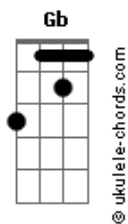

# Seafret - Overtime

Tom:

Intro: Gb

( Gb )

See, when I found you  
All the doors were locked  
And I was aiming to turn that round  
Take the wait off you  
Push away the rocks  
Cause' they will only slow you down

Abm B  
I will find a space in your heart

And maybe I can come with you  
Abm B  
I could be more than a lover

More than a lover to you

( Gb )

Jumped in the water  
Thinking you'd be safe  
I can't stand to watch you fall  
We don't plan for disaster  
We dont plan for earthquakes  
I wonder if you think at all

Abm B  
I left my heart to decide

And lately i've been jumping too  
Abm B  
You know I'm more than a lover

More than a lover to you

Db D Ebm B Gb  
Down in this heart of mine