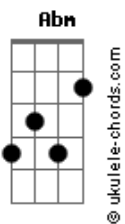

Seafret - Overtime

Tom:

Intro: Gb

(Gb)

See, when I found you
All the doors were locked
And I was aiming to turn that round
Take the wait off you
Push away the rocks
Cause' they will only slow you down

Abm B
I will find a space in your heart

And maybe I can come with you
Abm B
I could be more than a lover

More than a lover to you

(Gb)

Jumped in the water
Thinking you'd be safe
I can't stand to watch you fall
We don't plan for disaster
We dont plan for earthquakes
I wonder if you think at all

Abm B
I left my heart to decide

And lately i've been jumping too
Abm B
You know I'm more than a lover

More than a lover to you

Db D Ebm B Gb
Down in this heart of mine

Acordes

Love's working overtime

Ebm
I'm bound to fall

For you I'd lose it all
B Gb
Ebm B

Don't you know

Ebm B

Lets take it slow

(Gb)

Stick to the path
And follow your own road
I just wanna be where you are
Stay by my side
Do you really have to go
And I'll keep you safe from harm