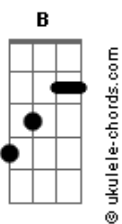

Seafret - Overtime

Tom:

Intro: Gb

(Gb)

See, when I found you
All the doors were locked
And I was aiming to turn that round
Take the wait off you
Push away the rocks
Cause' they will only slow you down

Abm B
I will find a space in your heart

And maybe I can come with you
Abm B
I could be more than a lover

More than a lover to you

(Gb)

Jumped in the water
Thinking you'd be safe
I can't stand to watch you fall
We don't plan for disaster
We dont plan for earthquakes
I wonder if you think at all

Abm B
I left my heart to decide

And lately i've been jumping too
Abm B
You know I'm more than a lover

More than a lover to you

Db D Ebm B Gb
Down in this heart of mine

Acordes

Love's working overtime

Ebm
I'm bound to fall

For you I'd lose it all
B Gb
Ebm B

Don't you know

Ebm B

Lets take it slow

(Gb)

Stick to the path
And follow your own road
I just wanna be where you are
Stay by my side
Do you really have to go
And I'll keep you safe from harm