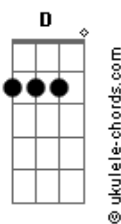

Seafret - Overtime

Tom:

Intro: Gb

(Gb)

See, when I found you
All the doors were locked
And I was aiming to turn that round
Take the wait off you
Push away the rocks
Cause' they will only slow you down

Abm B
I will find a space in your heart

And maybe I can come with you
Abm B
I could be more than a lover

More than a lover to you

(Gb)

Jumped in the water
Thinking you'd be safe
I can't stand to watch you fall
We don't plan for disaster
We dont plan for earthquakes
I wonder if you think at all

Abm B
I left my heart to decide

And lately i've been jumping too
Abm B
You know I'm more than a lover

More than a lover to you

Db D Ebm B Gb
Down in this heart of mine

Acordes

Love's working overtime

Ebm
I'm bound to fall