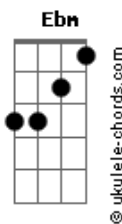

Seafret - Overtime

Tom:

Intro: Gb

(Gb)

See, when I found you
All the doors were locked
And I was aiming to turn that round
Take the wait off you
Push away the rocks
Cause' they will only slow you down

Abm B
I will find a space in your heart

And maybe I can come with you
Abm B
I could be more than a lover

More than a lover to you

(Gb)

Jumped in the water
Thinking you'd be safe
I can't stand to watch you fall
We don't plan for disaster
We dont plan for earthquakes
I wonder if you think at all

Abm B
I left my heart to decide

And lately i've been jumping too
Abm B
You know I'm more than a lover

More than a lover to you

Db D Ebm B Gb
Down in this heart of mine

Acordes

Love's working overtime

Ebm
I'm bound to fall

For you I'd lose it all
B Gb
Ebm B

Don't you know

Ebm B

Lets take it slow

(Gb)

Stick to the path
And follow your own road
I just wanna be where you are
Stay by my side
Do you really have to go
And I'll keep you safe from harm