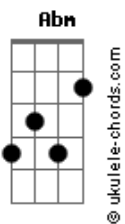

# Seafret - Overtime

Tom:

Intro: Gb

( Gb )

See, when I found you  
All the doors were locked  
And I was aiming to turn that round  
Take the wait off you  
Push away the rocks  
Cause' they will only slow you down

Abm B  
I will find a space in your heart

And maybe I can come with you  
Abm B  
I could be more than a lover

More than a lover to you

( Gb )

Jumped in the water  
Thinking you'd be safe  
I can't stand to watch you fall  
We don't plan for disaster  
We dont plan for earthquakes  
I wonder if you think at all

Abm B  
I left my heart to decide

And lately i've been jumping too  
Abm B  
You know I'm more than a lover

More than a lover to you

Db D Ebm B Gb  
Down in this heart of mine

Abm B  
I will find a space in your heart

And maybe I can come with you  
Abm B  
I could be more than a lover

More than a lover to you

Db D Ebm B Gb  
Down in this heart of mine

Ebm B Gb  
Love's working overtime