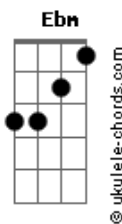

# Seafret - Overtime

Tom:

Intro: Gb

( Gb )

See, when I found you  
All the doors were locked  
And I was aiming to turn that round  
Take the wait off you  
Push away the rocks  
Cause' they will only slow you down

Abm B  
I will find a space in your heart

And maybe I can come with you  
Abm B  
I could be more than a lover

More than a lover to you

( Gb )

Jumped in the water  
Thinking you'd be safe  
I can't stand to watch you fall  
We don't plan for disaster  
We dont plan for earthquakes  
I wonder if you think at all

Abm B  
I left my heart to decide

And lately i've been jumping too  
Abm B  
You know I'm more than a lover

More than a lover to you

Db D Ebm B Gb  
Down in this heart of mine

Abm B  
I will find a space in your heart

And maybe I can come with you  
Abm B  
I could be more than a lover

More than a lover to you

Db D Ebm B Gb  
Down in this heart of mine

Ebm B Gb  
Love's working overtime