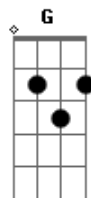

© ukulele-chords.com