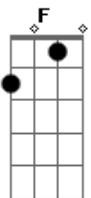

© ukulele-chords.com