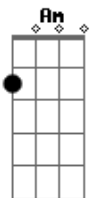

Every time we touch we can't let go
 We're dancing, dancing so slow
 Let's keep moving to the flow
 Be my player 2, let's go!

Acordes

© ukulele-chords.com

© ukulele-chords.com

© ukulele-chords.com

© ukulele-chords.com