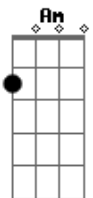

Press play, let's woh!

Every time we touch we can't let go

We're dancing, dancing so slow

Let's keep moving to the flow

Be my player 2, let's go!

Acordes

© ukulele-chords.com

© ukulele-chords.com