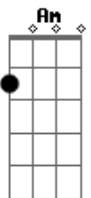

Turn up, turn up
 Press play, let's woh!

Every time we touch we can't let go
 We're dancing, dancing so slow
 Let's keep moving to the flow
 Be my player 2, let's go!

Acordes

© ukulele-chords.com

© ukulele-chords.com