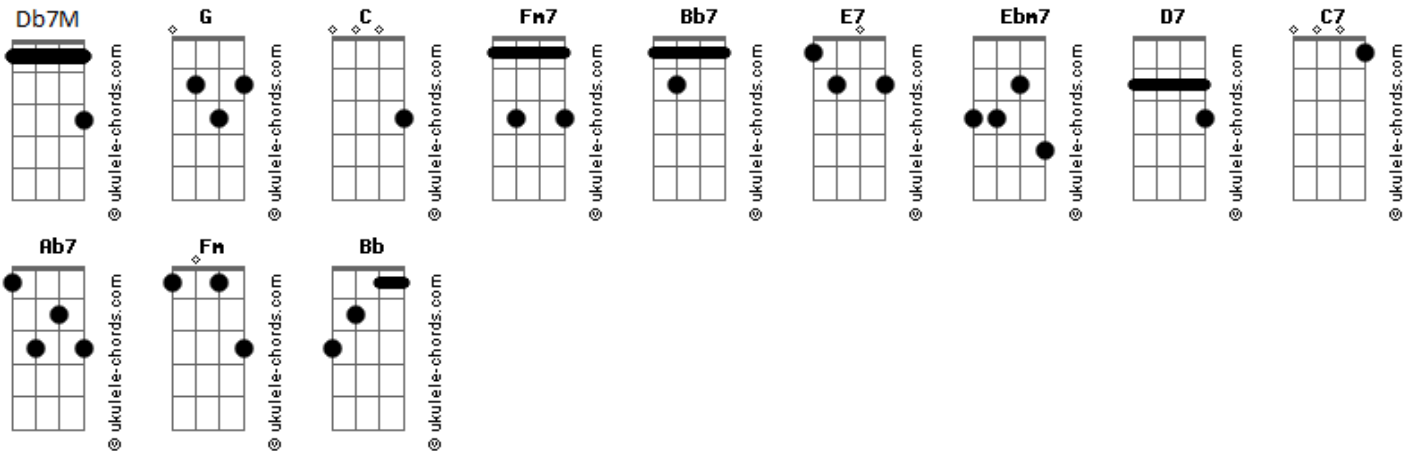

SE SO NEON - Go Back

tom:

Intro: F#7M C G Fm7 Bb7

F#7M C Fm7
Eoneusae gildeuryeojin nae harue
Bb7 F#7M
Jeorishan du dari
C Fm7
Barameul gareuneun nae deoreoun bal
Bb7 F#7M
Tturyeoshan dosiui bich

E7 Fm7
Alsurok deo moreugessneun geon
Eb7m7 D7 Db7M
Naneun eodieseo wasseulkka
C7 Fm7
Galsurok deo adeukhaejin geon
Eb7m7 Ab7
Ja doragal goseun eodi

F#7M C
If I go back where should I go back

Fm7 Bb7
Go back go back

F#7M C
If I go back where should I go back

Fm7
Go back go back

Bb7
I don't know I don't know

I can't go home

F#7M C7 Fm
Eoneusae biteureojin nae harue

Bb F#7M
Heurishaejin nae mom

C7 Fm
Haneure byeoreun da eodiro sumeo

Bb Bb7
Tturyeoshan dosiui

Acordes

[Solo]

Parte 1 de 3

Parte 2 de 3

Parte 3 de 3