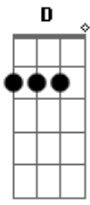

© ukulele-chords.com