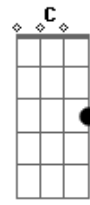

© ukulele-chords.com