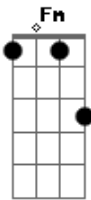

© ukulele-chords.com