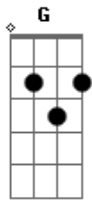

© ukulele-chords.com