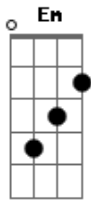

© ukulele-chords.com