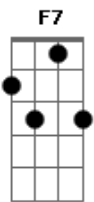

© ukulele-chords.com