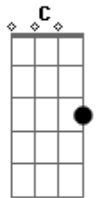

© ukulele-chords.com