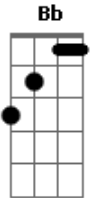

© ukulele-chords.com