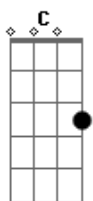

Scorpions - You Give Me All I Need

Tom: C
Intro:
\
\
\
\
(For playing intro chords use the same picking as in Holiday.)
(I didn't write the rest of the intro because you'll need an electric guitar for that part. Anyway I think it's quite easy, and the few notes I wrote will give you a very good idea to get the rest.)

SONG:

Am
Love is lie
Dm F
why don't you see?
G
You hurt me inside
Am
You're killin' me
Dm F
It makes me sad all the time
G
to see you around
Am
with all these guys F
My heart's in pain
G
I need you so
F
love's missin'
G
so please don't go
Am G
You give me all I need
Am G
You give me all I need
Am G
You give me all I need
Am G
You give me all I need
Am G
Am

Let's try again
Dm F
there's still romance
G
It won't stop in your lie
Am
take a chance
Dm F
there are so many ways
G
please don't forget it
Am
anything

F
My heart's in pain
G
I need you so
F
My love's missin'
G
so please don't go

Am G
You give me all I need
Am G
You give me all I need
Am G
You give me all I need
Am G
You give me all I need

(Solo)

Am Dm F G
Am Dm F G
Am
Am G
You give me all I need
Am G
You give me all I need
Am G
You give me all I need
Am G
You give me all I need
Am G
You give me all I need

Acordes

© ukulele-chords.com