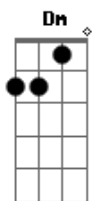

© ukulele-chords.com