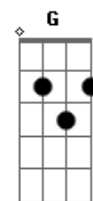

© ukulele-chords.com