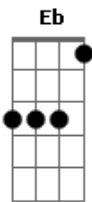

© ukulele-chords.com