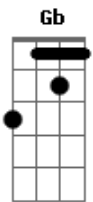

© ukulele-chords.com