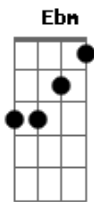

© ukulele-chords.com