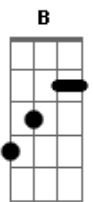

Scorpions - When The Truth Is a Lie

Tom: B

Intro: Dbm (4x)

B Db B Gb
Db B Db B Gb Db
Db B Db B Ab Db
Db Ab Db B Gb Ab

Ab Gb Ab
When I saw her for the first time
Db Ebm Db (B Db B Db B Gb)
I was mesmerized and blown away

Ab
What if she would be the one to
Ebm Gb
Live and die for in an endless love

Bbm Gb Ab
It hurts deep inside, hurts deep inside
Gb Db

When the truth is a lie
Bbm Gb Ab
Inside, it hurts deep inside
Gb Db

When the truth is a lie

Ab Db Ab Eb
Love is blind and hard to find
Ab Db Ebm Db (B Db B Db B Gb)
Falling for her made me lose my mind

Ab
Hoping all was just a bad dream
Db Gb
Wishing I could travel back in time

Bbm Gb Ab

It hurts deep inside, hurts deep inside

Gb Db
When the truth is a lie
Bbm Gb Ab
Inside, it hurts deep inside
Gb Db
When the truth is a lie

Bbm
Everybody I was talking to
Gb
All my friends confirmed it's true
Ab Gb
No one really was taken by surprise, but me
Bbm
I was really way too blind to see
Gb
Her betrayal, the reality
Ab Gb
When I finally opened up my eyes the love was gone

Solo 2x: Bbm Gb Ab Gb

Ponte: Dbm (4x)
B Db B Gb

Bbm Gb Ab
It hurts deep inside, hurts deep inside
Gb Db
When the truth is a lie
Bbm Gb Ab
Inside, it hurts deep inside
Gb Db Bbm
When the truth is a lie

Acordes

© ukulele-chords.com