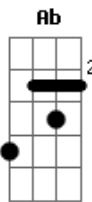

© ukulele-chords.com