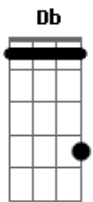

© ukulele-chords.com