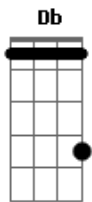

© ukulele-chords.com

© ukulele-chords.com