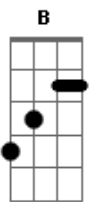

Scorpions - When The Truth Is a Lie

Tom: B

Intro: Dbm (4x)

B Db B Gb
Db B Db B Gb Db
Db B Db B Ab Db
Db Ab Db B Gb Ab

Ab Gb Ab
When I saw her for the first time
Db Ebm Db (B Db B Db B Gb)
I was mesmerized and blown away

Ab
What if she would be the one to
Ebm Gb
Live and die for in an endless love

Bbm Gb Ab
It hurts deep inside, hurts deep inside
Gb Db

When the truth is a lie
Bbm Gb Ab
Inside, it hurts deep inside
Gb Db

When the truth is a lie

Ab Db Ab Eb
Love is blind and hard to find
Ab Db Ebm Db (B Db B Db B Gb)

Falling for her made me lose my mind

Ab
Hoping all was just a bad dream

Wishing I could travel back in time
Db Gb

Bbm Gb Ab

It hurts deep inside, hurts deep inside

Gb Db
When the truth is a lie
Bbm Gb Ab
Inside, it hurts deep inside
Gb Db
When the truth is a lie

Bbm
Everybody I was talking to
Gb
All my friends confirmed it's true
Ab Gb
No one really was taken by surprise, but me
Bbm
I was really way too blind to see
Gb
Her betrayal, the reality
Ab Gb
When I finally opened up my eyes the love was gone

Solo 2x: Bbm Gb Ab Gb

Ponte: Dbm (4x)
B Db B Gb

Bbm Gb Ab
It hurts deep inside, hurts deep inside
Gb Db

When the truth is a lie
Bbm Gb Ab
Inside, it hurts deep inside
Gb Db Bbm

When the truth is a lie

Acordes