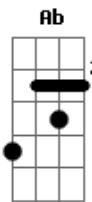

© ukulele-chords.com