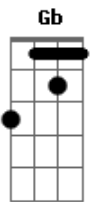

© ukulele-chords.com