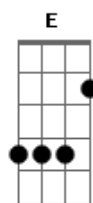

© ukulele-chords.com