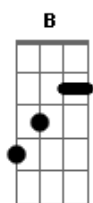

© ukulele-chords.com