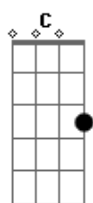

© ukulele-chords.com