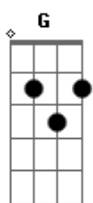

B
There's so much said and done
Em
But after all
D G
The time has come, to leave it all
A
Behind

E C
If you could see it throught my eyes
D B
You'd know I tried to change it all
D E
I've been trying all my life
C D B
To stand up every time I fall
D E
If you could see it through my eyes

Volta à Intro: Em C D

Em
I fell sadness up my spine
C D
The future on my hands
Em
I'm standing here alone
C D
With open arms again

Em
Tomorrow ain't no stranger
C D
There'll be a lucky star
Em
And love will find it's way
C D
Into someones heart
B
Too late for tears
Em
No time to be confused
D
It's just the echo of our
G A
Swan song
E C
If you could see it throught my eyes
D B
You'd know I tried to change it all
D E
I've been trying all my life
C D B
To stand up every time I fall
D E
If you could see it through my eyes
C D B
You'd see that love will always wait
D E C
Somewhere out theres is my life
D B
A new love that comes my way
D C
If you could see it through my eyes
E C
Through my eyes..... E C
Through my eyes

Solo: (E C D B D) C E (Toda a base desse solo é igual a do Refrão acima)

C
What was meant to be forever
E
Is breaking all apart
C
What was meant to be forever
E
Leaves the hole inside my heart
C
What was meant to be forever
E
We throw it all away
C
What was meant to be forever
E
Was nothing but a game
C
What was meant to be forever
E
Is breaking all apart
C E
What was meant to be forever

Acordes

© ukulele-chords.com