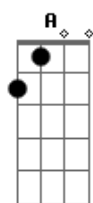

© ukulele-chords.com