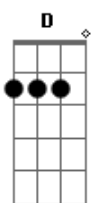

© ukulele-chords.com