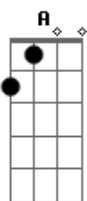

Scorpions - The Time Will Call Your Name

Tom: F
Intro: 2x

C
They're days that make you fly
Bb#4
They're days you wanna cry
Am **C**
Sometimes the walls come tumbling down
C
They're moments in the dark
Bb#4
When pain just floods your heart
Am **C**
And you surrender one more time

Gm **Dm**
Gm
Just take a walk out in the rain (just take a walk out in the rain)
Dm **Eb**
With every drop that falls you know the sun will shine again
--Repete a introdução com uma pequena alteração (**Em** Emb5 **Bb#4**)

C
They're days you're naturally high
Bb#4
They're days you wanna die
Am **C**
Sometimes your world goes down in flames
C
They're moments deep in love
Bb#4
But when it breaks your heart
Am **C**
You just surrender one more time
Gm **Dm**

Gm
Just take a walk out in the rain (just take a walk out in the rain)

Dm **Eb**
With every step you make you learn that life means constant change

D **Bb** **F** **A**
Tomorrow's all that counts as life goes round 'n round
Bb **C** **Bb** **C** **Db** **D**
You gotta draw the line goodbye yesterday
Bb **F** **A**
Tomorrow's all that counts as life goes round 'n round
Bb **C** **Bb** **C**
And if you keep the faith time will call your name

Gm **Dm** **Gm**
Gm **Dm** **Gm**
Take a walk out in the rain (take a walk out in the rain)
Dm **Eb**
With every breath you take you feel your soul is free again

D **Bb** **F** **A**
Tomorrow's all that counts as life goes round 'n round
Bb **C** **Bb** **C** **Db** **D**
You gotta draw the line goodbye yesterday
Bb **F** **A**
Tomorrow's all that counts as life goes round 'n round
Bb **C** **Bb** **C**
And if you keep the faith time will call your name

Acordes: EADGBe

Em 022000 **D** x577xx **Bb#4** 010220 **Bb** x133xx
Am 002210 **F** 133xxx **C** 032010 **A** x022xx
Gm 355333 **C** x355xx **Dm** x57765 **Db** x466xx **Eb** x68886

Acordes

© ukulele-chords.com

© ukulele-chords.com

© ukulele-chords.com

© ukulele-chords.com

© ukulele-chords.com

© ukulele-chords.com

© ukulele-chords.com

© ukulele-chords.com

© ukulele-chords.com

© ukulele-chords.com

© ukulele-chords.com