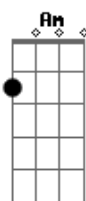

© ukulele-chords.com