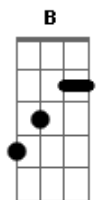

© ukulele-chords.com