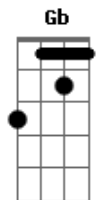

© ukulele-chords.com