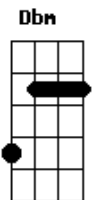

© ukulele-chords.com