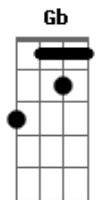

© ukulele-chords.com