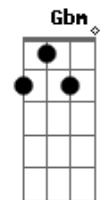

© ukulele-chords.com