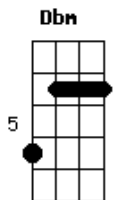

© ukulele-chords.com

© ukulele-chords.com