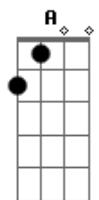

© ukulele-chords.com