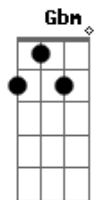

© ukulele-chords.com