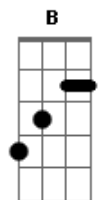

© ukulele-chords.com