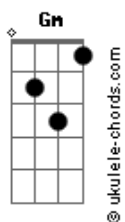

# Scorpions - Love Is The Answer

Tom: Bb  
Intro: Solo 1:

Solo 2:

Gm F  
All of my life,  
Bb Cm  
I asked what I have to try,  
Gm F Gm  
To get out of darkness, into the light.

Gm F  
The world is a mess.  
Bb Cm  
Money it's a plague,  
Gm F Gm  
Eats our soul and leaves us alone.

Solo 2

Gm F  
I wanna know.  
Bb Cm  
Somebody has to know,  
Gm F Gm  
Where do we go from here?

Gm F

## Acordes

The world is a mess.  
Bb Cm  
Ego it's a waste,  
Gm F Gm  
Steals our soul and leaves us alone.

Gm Bb F Cm Gm  
Love, she said, Love, she said,  
Gm F Gm  
Love it's the answer but I never would see you again!