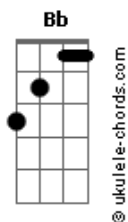

# Scorpions - Love Is The Answer

Tom: Bb  
Intro: Solo 1:

Solo 2:

Gm F  
All of my life,  
Bb Cm  
I asked what I have to try,  
Gm F Gm  
To get out of darkness, into the light.

Gm F  
The world is a mess.  
Bb Cm  
Money it's a plague,  
Gm F Gm  
Eats our soul and leaves us alone.

Solo 2

Gm F  
I wanna know.  
Bb Cm  
Somebody has to know,  
Gm F Gm  
Where do we go from here?

Gm F

## Acordes

The world is a mess.  
Bb Cm  
Ego it's a waste,  
Gm F Gm  
Steals our soul and leaves us alone.

Gm Bb F Cm Gm  
Love, she said, Love, she said,  
Gm F Gm  
Love it's the answer but I never would see you again!

Gm Bb F Cm Gm  
Love, she said, Love, she said,  
Gm F Gm  
Love it's the answer but you never would see me again!

Solo 1 e 2

Gm Bb F Cm Gm  
Love, she said, Love, she said,  
Gm F Gm  
Love it's the answer but I never would see you again!