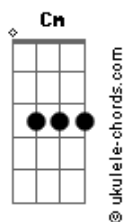

# Scorpions - Love Is The Answer

Tom: Bb  
Intro: Solo 1:

Solo 2:

Gm F  
All of my life,  
Bb Cm  
I asked what I have to try,  
Gm F Gm  
To get out of darkness, into the light.

Gm F  
The world is a mess.  
Bb Cm  
Money it's a plague,  
Gm F Gm  
Eats our soul and leaves us alone.

Solo 2

Gm F  
I wanna know.  
Bb Cm  
Somebody has to know,  
Gm F Gm  
Where do we go from here?

Gm F

## Acordes

The world is a mess.  
Bb Cm  
Ego it's a waste,  
Gm F Gm  
Steals our soul and leaves us alone.

Gm Bb F Cm Gm  
Love, she said, Love, she said,  
Gm F Gm  
Love it's the answer but I never would see you again!

Gm Bb F Cm Gm  
Love, she said, Love, she said,  
Gm F Gm  
Love it's the answer but you never would see me again!

Solo 1 e 2

Gm Bb F Cm Gm  
Love, she said, Love, she said,  
Gm F Gm  
Love it's the answer but I never would see you again!