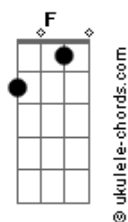

# Scorpions - Love Is The Answer

Tom: Bb  
Intro: Solo 1:

Solo 2:

Gm F  
All of my life,  
Bb Cm  
I asked what I have to try,  
Gm F Gm  
To get out of darkness, into the light.

Gm F  
The world is a mess.  
Bb Cm  
Money it's a plague,  
Gm F Gm  
Eats our soul and leaves us alone.

Solo 2

Gm F  
I wanna know.  
Bb Cm  
Somebody has to know,  
Gm F Gm  
Where do we go from here?

Gm F

## Acordes

The world is a mess.  
Bb Cm  
Ego it's a waste,  
Gm F Gm  
Steals our soul and leaves us alone.

Gm Bb F Cm Gm  
Love, she said, Love, she said,  
Gm F Gm  
Love it's the answer but I never would see you again!

Gm Bb F Cm Gm  
Love, she said, Love, she said,  
Gm F Gm  
Love it's the answer but you never would see me again!

Solo 1 e 2

Gm Bb F Cm Gm  
Love, she said, Love, she said,  
Gm F Gm  
Love it's the answer but I never would see you again!