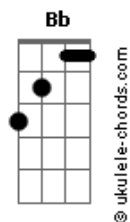

# Scorpions - Love Is The Answer

Tom: Bb  
Intro: Solo 1:

Solo 2:

Gm F  
All of my life,  
Bb Cm  
I asked what I have to try,  
Gm F Gm  
To get out of darkness, into the light.

Gm F  
The world is a mess.  
Bb Cm  
Money it's a plague,  
Gm F Gm  
Eats our soul and leaves us alone.

Solo 2

Gm F  
I wanna know.  
Bb Cm  
Somebody has to know,  
Gm F Gm  
Where do we go from here?

Gm F

## Acordes

The world is a mess.  
Bb Cm  
Ego it's a waste,  
Gm F Gm  
Steals our soul and leaves us alone.

Gm Bb F Cm Gm  
Love, she said, Love, she said,  
Gm F Gm  
Love it's the answer but I never would see you again!

Gm Bb F Cm Gm  
Love, she said, Love, she said,  
Gm F Gm  
Love it's the answer but you never would see me again!

Solo 1 e 2

Gm Bb F Cm Gm  
Love, she said, Love, she said,  
Gm F Gm  
Love it's the answer but I never would see you again!