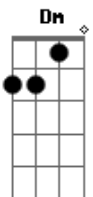

© ukulele-chords.com