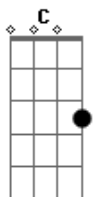

Scorpions - Lonely Nights

Tom: C

Verso1:(repete a intro iniciando no final da primeira linha...)

Am F G
Since you're gone
Em Am F
There is an empty space
G Am F G
Since you're gone
Em Am F G
The world is not the same

(dedilha o q ta acima, emendando com o dedilhado da intro tocada no primeiro verso)

Am Dm
I go back to the places we've been
G C
It feels like you're still there
Am Dm
I live all those moments again
G E
Wishing you were here
Am F G
Since you're gone
Em Am F
There is an lonely heart

G Am F G
Since you're gone
Em Am F G
Nothin' is like it was
Am Dm
There are memories all over the place
G C
Bringin' it back all so clear
Am Dm
Remember all of those days
G E
Wishing you were here.....

Am F Am F
All those lonely nights,lonely nights,lonely nights,lonely nights

Am F C
lonely nights,..I gotta fight for you
C
Yes I do...(Repeat intro)

Since you're gone
There is a heart that bleeds
Since you're gone
I'm not the man I used to be

I follow you steps in the snow
The traces disappear
We know what we've lost when it's gone
I'm wishing you were here

(solo)

Acordes

© ukulele-chords.com