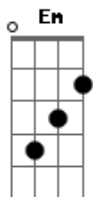

Scorpions - Lonely Nights

Tom: C

Verso1:(repete a intro iniciando no final da primeira linha...)

Am F G
 Since you're gone
 Em Am F
 There is an empty space
 G Am F G
 Since you're gone
 Em Am F G
 The world is not the same

(dedilha o q ta acima, emendando com o dedilhado da intro tocada no primeiro verso)

Am Dm
 I go back to the places we've been
 G C
 It feels like you're still there
 Am Dm
 I live all those moments again
 G E
 Wishing you were here
 Am F G
 Since you're gone
 Em Am F
 There is an lonely heart

Am F Am F
 All those lonely nights,lonely nights,lonely nights,lonely nights

Am F C
 lonely nights,..I gotta fight for you
 C
 Yes I do...(Repeat intro)

Since you're gone
 There is a heart that bleeds
 Since you're gone
 I'm not the man I used to be

I follow you steps in the snow
 The traces disappear
 We know what we've lost when it's gone
 I'm wishing you were here

(solo)

Acordes

© ukulele-chords.com

© ukulele-chords.com

© ukulele-chords.com

© ukulele-chords.com