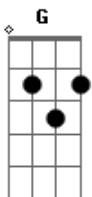

Scorpions - Lonely Nights

Tom: C

Verso1:(repete a intro iniciando no final da primeira linha...)

Am F G
 Since you're gone
 Em Am F
 There is an empty space
 G Am F G
 Since you're gone
 Em Am F G
 The world is not the same

(dedilha o q ta acima, emendando com o dedilhado da intro tocada no primeiro verso)

Am Dm
 I go back to the places we've been
 G C
 It feels like you're still there
 Am Dm
 I live all those moments again
 G E
 Wishing you were here
 Am F G
 Since you're gone
 Em Am F
 There is an lonely heart

Am F Am F
 All those lonely nights,lonely nights,lonely nights,lonely nights

Am F C
 lonely nights,..I gotta fight for you
 C
 Yes I do...(Repeat intro)

Since you're gone
 There is a heart that bleeds
 Since you're gone
 I'm not the man I used to be

I follow you steps in the snow
 The traces disappear
 We know what we've lost when it's gone
 I'm wishing you were here

(solo)

Acordes

© ukulele-chords.com

© ukulele-chords.com

© ukulele-chords.com

© ukulele-chords.com