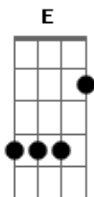

© ukulele-chords.com