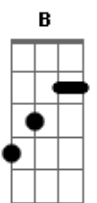

© ukulele-chords.com