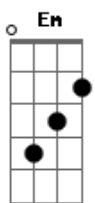

Scorpions - Just One You

tom:
 Capotraste na 1ª casa
 Intro: Em C Em C

Em C
 Waking up in the morning
 Em C
 Stepping out of bed
 Em C
 Oh, the wishful dreaming
 Am B
 That's falling out of my head

Em C
 Work all day 'till sunset
 Em C
 Make my dinner when I get home
 Em C
 Life slips by softly
 Am B
 When you're all alone

Em C
 You are my future
 Em C
 That saves me from the past
 Em C
 You are my joy and laughter
 Am B Em
 My love will always last with you

Acordes

© ukulele-chords.com

© ukulele-chords.com

© ukulele-chords.com