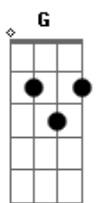

© ukulele-chords.com