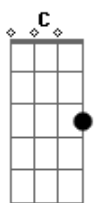

Scorpions - Just One You

tom:
 Capotraste na 1ª casa
 Intro: Em C Em C

Em C
 Waking up in the morning
 Em C
 Stepping out of bed
 Em C
 Oh, the wishful dreaming
 Am B
 That's falling out of my head

Em C
 Work all day 'till sunset
 Em C
 Make my dinner when I get home
 Em C
 Life slips by softly
 Am B
 When you're all alone

Em C
 You are my future
 Em C
 That saves me from the past
 Em C
 You are my joy and laughter
 Am B Em
 My love will always last with you

Acordes

© ukulele-chords.com

© ukulele-chords.com

© ukulele-chords.com